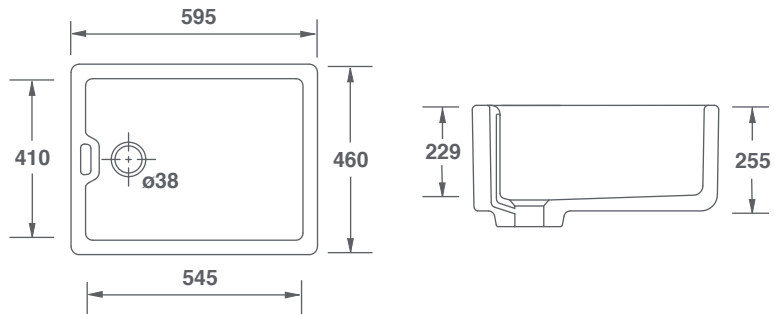

### FEATURES

Slim wall single bowl sink with 1½" waste outlet to accommodate slotted waste. Weir overflow. Lifetime warranty.

*All our sinks come in a choice of white or biscuit.*

| Product        | Code      | Dimensions |     |     |     |       |        |
|----------------|-----------|------------|-----|-----|-----|-------|--------|
|                |           |            | W   | D   | H   | Waste | Weight |
| Pendle White   | SCPE595WH | (mm)       | 595 | 460 | 255 | 38    | 35kg   |
|                |           | (in)       | 23½ | 18  | 10  | 1½    |        |
| Pendle Biscuit | SCPE595PN | (mm)       | 595 | 460 | 255 | 38    | 35kg   |
|                |           | (in)       | 23½ | 18  | 10  | 1½    |        |

Please note: All nominal dimensions in mm. Dimensions may vary by +/- 2% due to manufacturing process