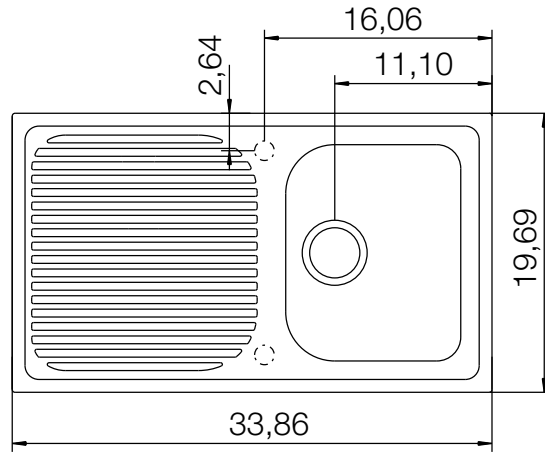

CRISTALITE® LITHOS D-100

MEASUREMENTS IN MILLIMETRE

For installation from top

For undermount installation

CRISTALITE[®] LITHOS D-100

MEASUREMENTS IN INCHES

For installation from top

For undermount installation