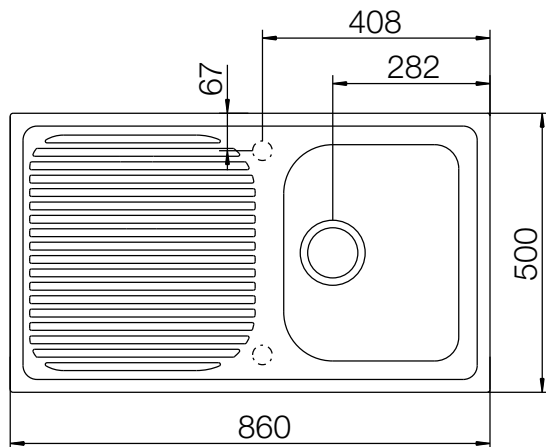

CRISTALITE® LITHOS D-100

MEASUREMENTS IN MILLIMETRE

For installation from top

For undermount installation

CRISTALITE[®] LITHOS D-100

MEASUREMENTS IN INCHES

For installation from top

For undermount installation