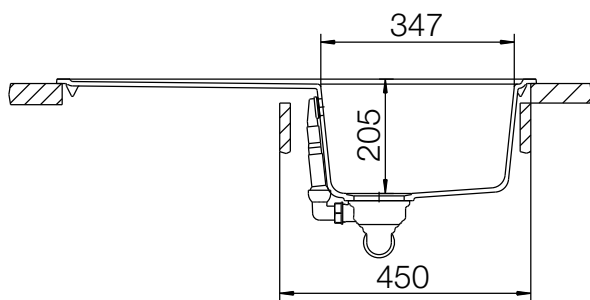

CRISTALITE® LITHOS D-100

MEASUREMENTS IN MILLIMETRE

For installation from top

For undermount installation

CRISTALITE[®] LITHOS D-100

MEASUREMENTS IN INCHES

For installation from top

For undermount installation