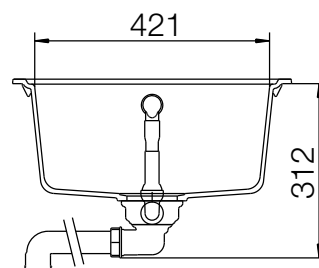

CRISTALITE® LITHOS D-100

MEASUREMENTS IN MILLIMETRE

For installation from top

For undermount installation

CRISTALITE[®] LITHOS D-100

MEASUREMENTS IN INCHES

For installation from top

For undermount installation