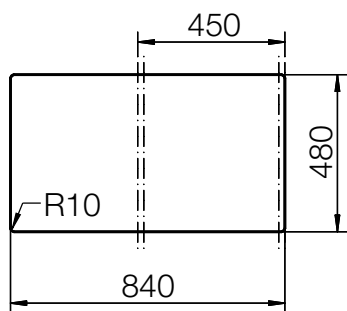

CRISTALITE® LITHOS D-100

MEASUREMENTS IN MILLIMETRE

For installation from top

For undermount installation

CRISTALITE[®] LITHOS D-100

MEASUREMENTS IN INCHES

For installation from top

For undermount installation