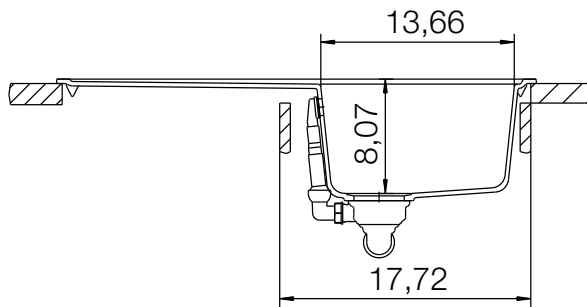

CRISTALITE® LITHOS D-100

MEASUREMENTS IN MILLIMETRE

For installation from top

For undermount installation

CRISTALITE[®] LITHOS D-100

MEASUREMENTS IN INCHES

For installation from top

For undermount installation