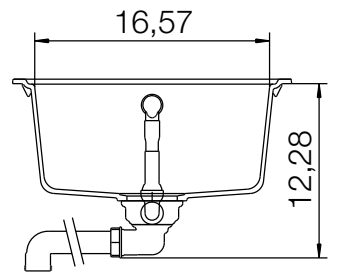

CRISTALITE® LITHOS D-100

MEASUREMENTS IN MILLIMETRE

For installation from top

For undermount installation

CRISTALITE[®] LITHOS D-100

MEASUREMENTS IN INCHES

For installation from top

For undermount installation