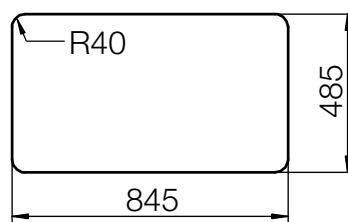

CRISTALITE® LITHOS D-100

MEASUREMENTS IN MILLIMETRE

For installation from top

For undermount installation

CRISTALITE[®] LITHOS D-100

MEASUREMENTS IN INCHES

For installation from top

For undermount installation