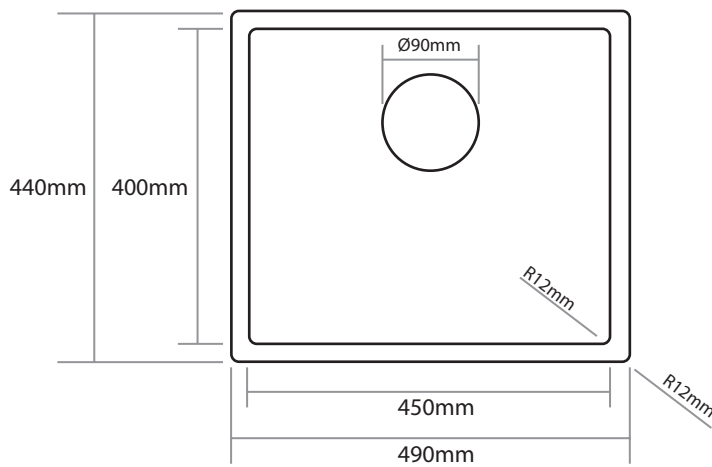

Product installation diagrams

Models:
MODE045

Bowl depth 200mm

Min. base unit 500mm

Use template for cut-out shape see
www.caple.co.uk for template