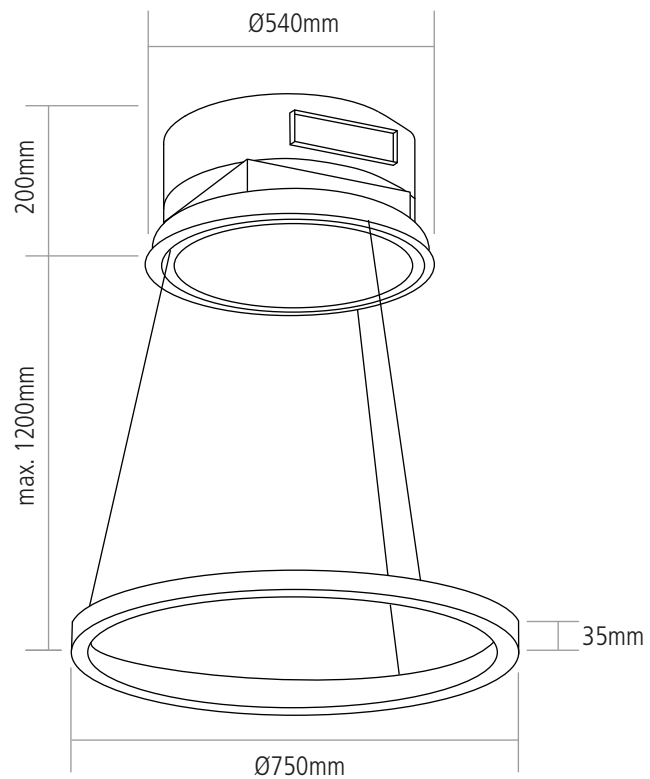

DIMENSIONS

For installation create a false ceiling with a round niche of 510mm, with minimum height of 220mm.