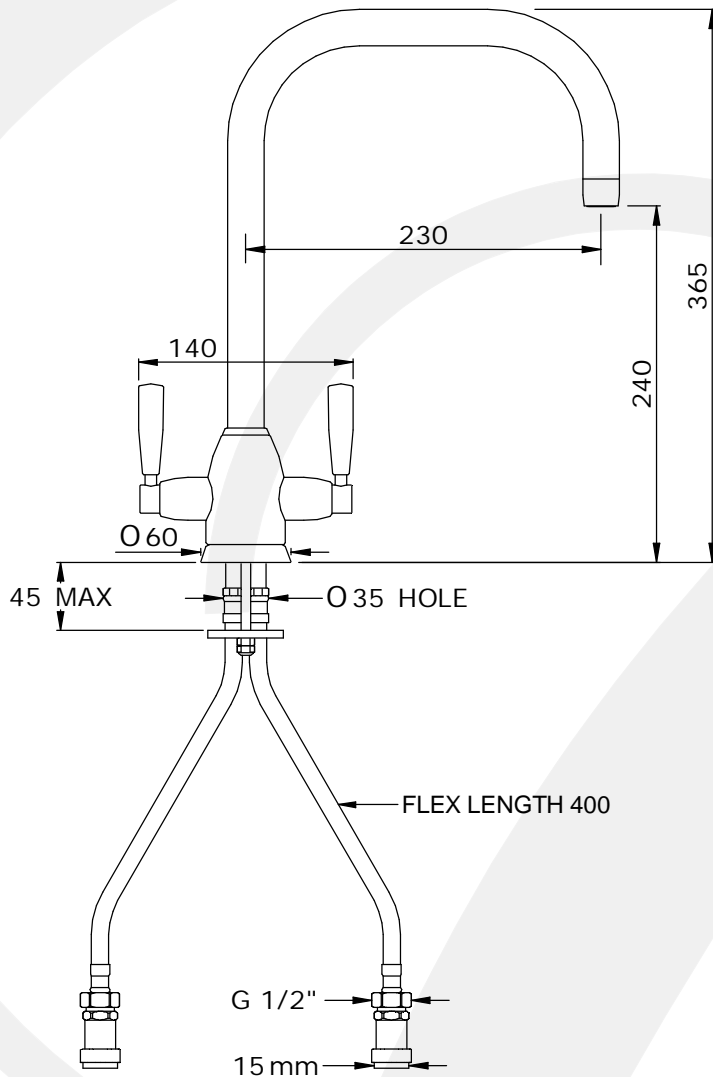

## • 4863 - OBERON MONOBLOC SINK MIXER U SPOUT WITH LEVER HANDLES

- Handcrafted in the UK
- 1/4 turn ceramic disc flow control
- Vernier insert for accurate handle alignment
- Unique handle construction with integral bearing ring
- Flexible connectors for easier installation
- Single flow spout
- Supplied with 15mm check valves
- Ideally installed in equal pressure systems

ALL UNITS IN mm  
UNLESS OTHERWISE  
STATED

### Available Options:

- 5.7L/min regulated spout (Prefix AR.)
- Rinse version
- Matching soap dispensers
- C Spout version