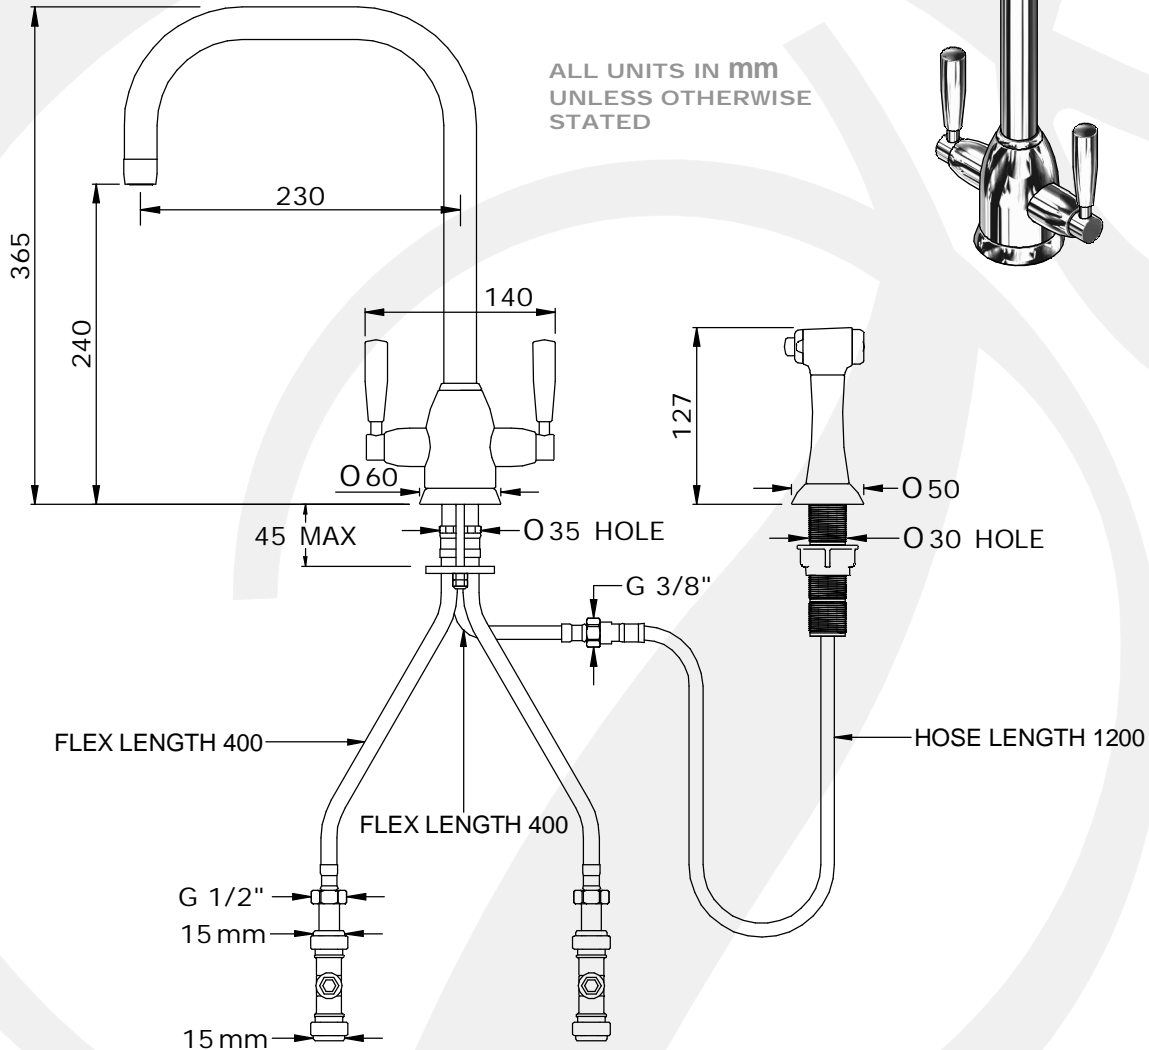

## • 4868 - OBERON MONOBLOC SINK MIXER U SPOUT WITH LEVER HANDLES AND RINSE

- Handcrafted in the UK
- 1/4 turn ceramic disc flow control
- Vernier insert for accurate handle alignment
- Unique handle construction with integral bearing ring
- Flexible connectors for easier installation
- Single flow spout
- Supplied with 15mm double check valves
- Ideally installed in equal pressure systems

### Available Options:

- 5.7L/min regulated spout (Prefix AR.)
- Non Rinse version
- Matching soap dispensers
- C Spout version