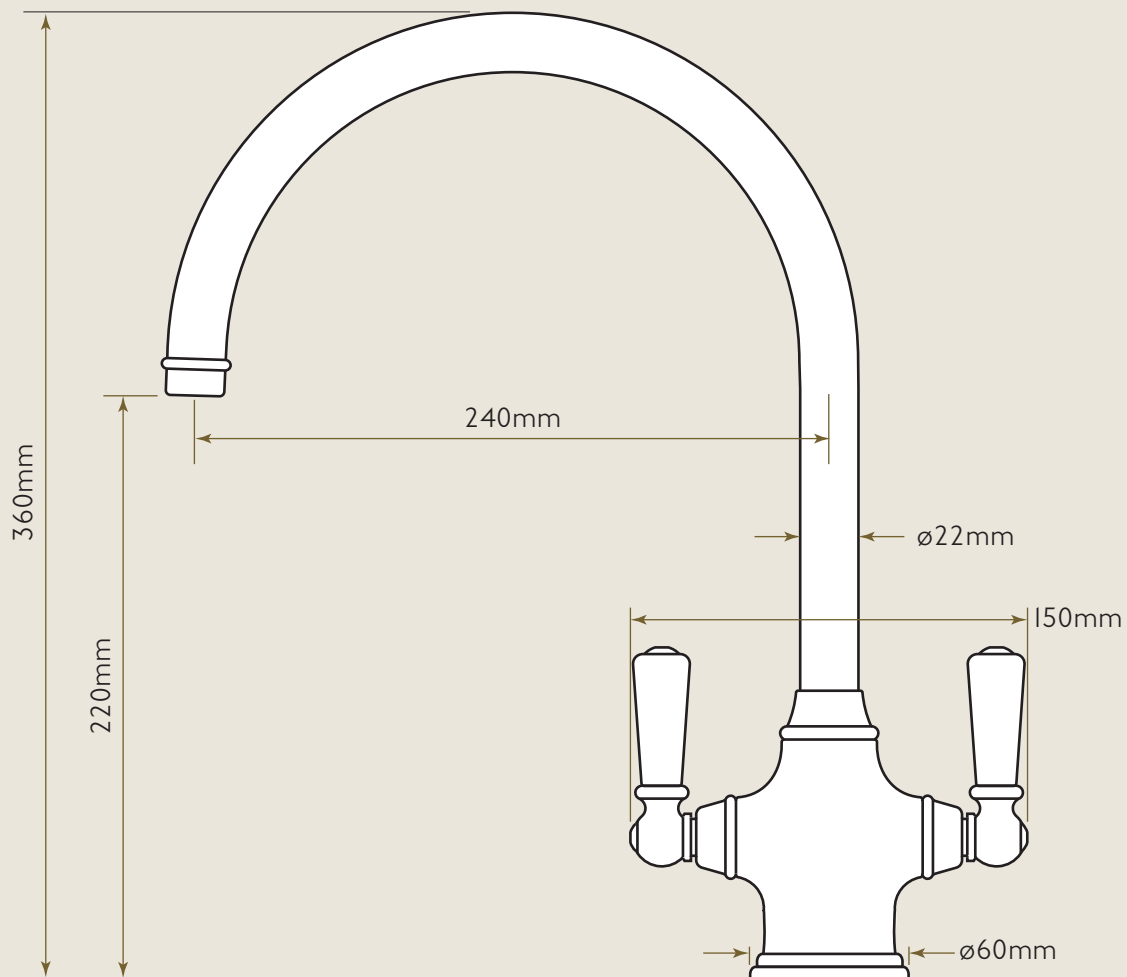

## Amesbury

TWIN LEVER MIXER TAP WITH LEVER HANDLES