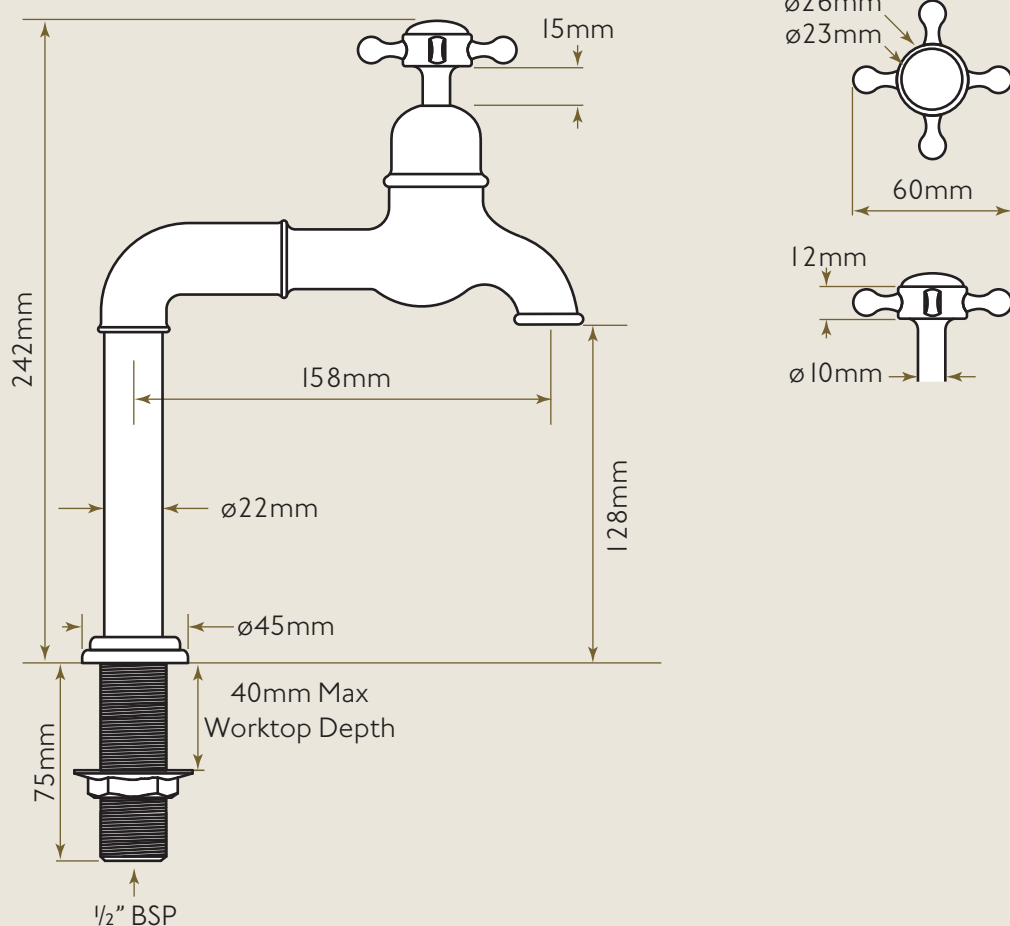

## Caswell

SINGLE LEVER BIBCOCK TAP WITH CROSSHEAD HANDLE (PAIR)