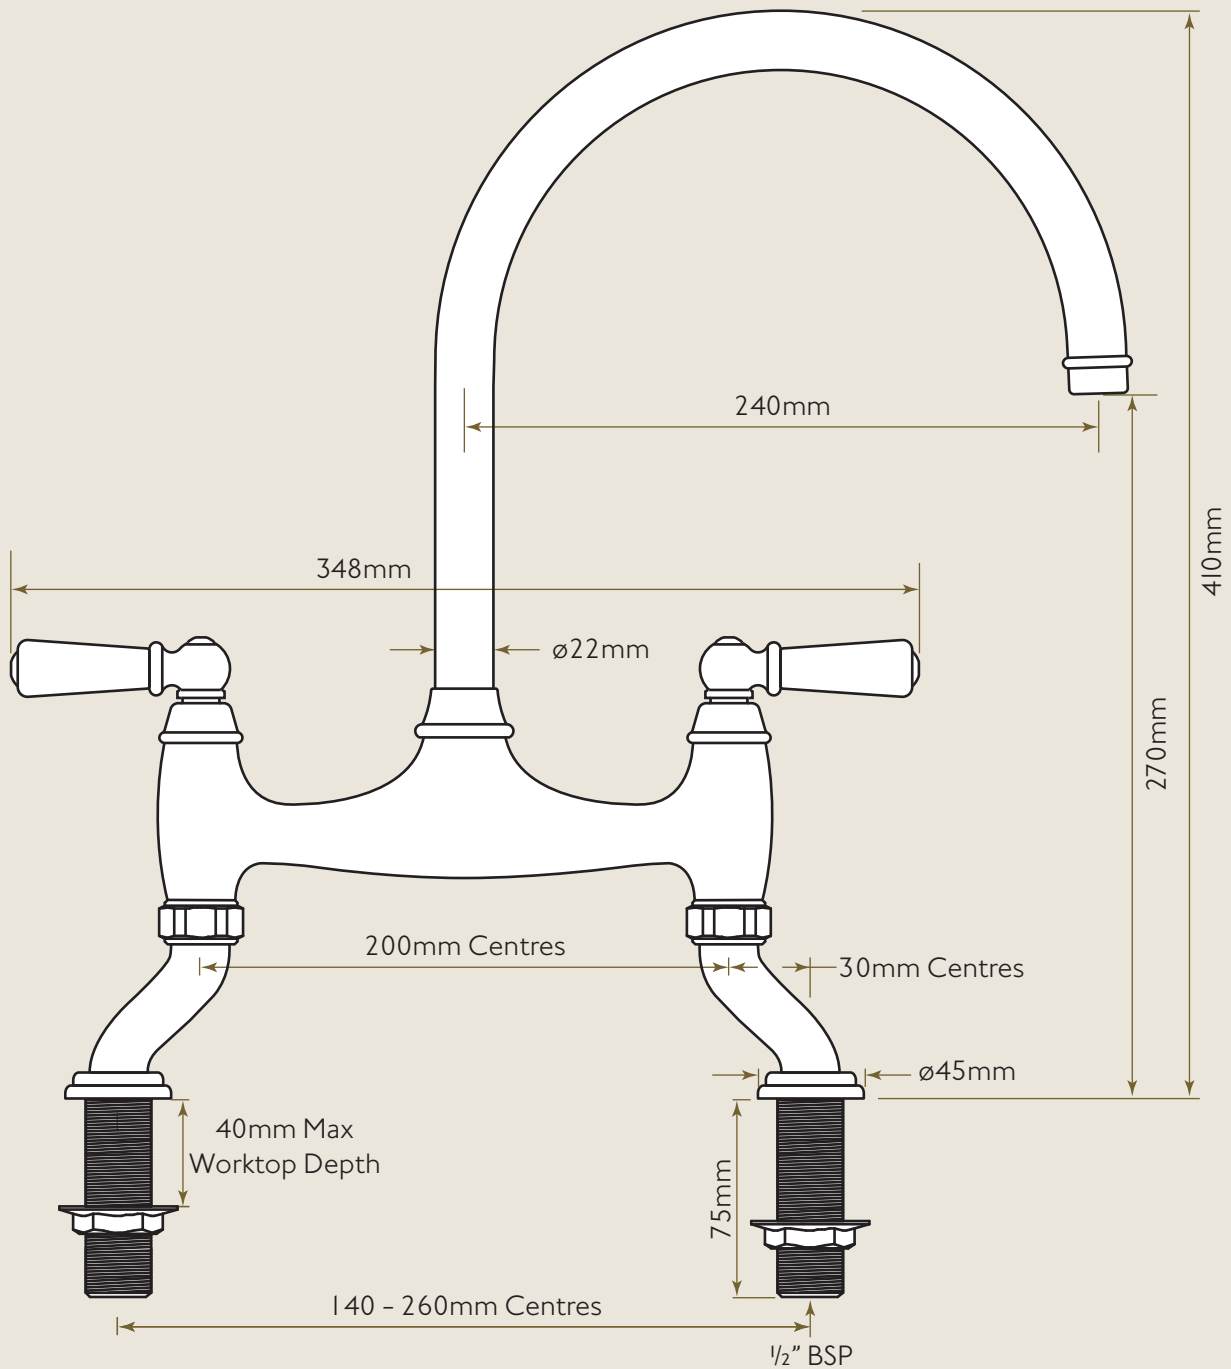

Bidbury & Co.

Traditional Kitchen Tap Collection

Moreton

TWIN LEVER DECK MOUNTED MIXER TAP WITH CRANKED LEGS & LEVER HANDLES