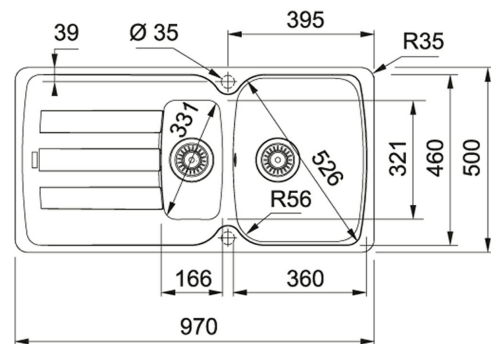

### TECHNICAL DATA

Cabinet Size	600.00 mm
Length Overall	970.00 mm
Width Overall	500.00 mm
Length of large bowl	360.00 mm
Width of large bowl	460.00 mm
Depth of large bowl	210.00 mm
Cut-Out Template	Yes
Position of Drainer	Reversible
Length of small bowl	166.00 mm
Width of small bowl	321.00 mm
Depth of small bowl	115.00 mm
Cutout radius	R: 20 mm
Cutout Length	954.00 mm
Cutout Width	484.00 mm
Price	£419.00