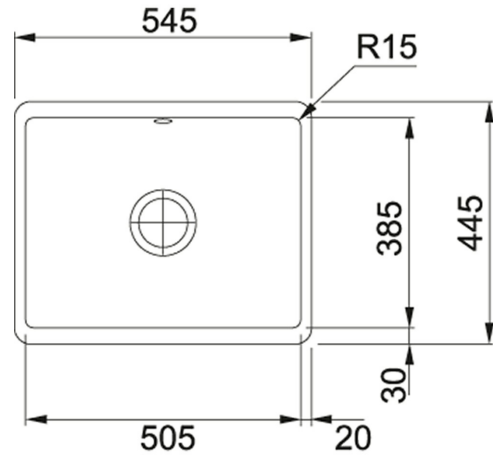

KBK 110 50 Ceramic White | 126.0438.483

FAMILY : Sinks | SERIES : Kubus | MODEL : KBK 110 50 | FINISH : Ceramic White | INSTALLATION TYPE : Undermount

NB PREVIOUS FUN NUMBER PRIOR TO JANUARY 2021 WAS 126.0330.603

**TECHNICAL DATA**

Cabinet Size	600.00 mm
Length Overall	545.00 mm
Width Overall	445.00 mm
Length of large bowl	505.00 mm
Width of large bowl	385.00 mm
Depth of large bowl	187.00 mm
Cutout Length	495.00 mm
Cutout Width	375.00 mm
Cutout radius	R: 15 mm
Position of Drainer	None
Cut-Out Template	No
Type of Material	CERAMIC
Remarks	Ceramic sink measurements may vary +/-1% due to the firing process.
Price	£717.00