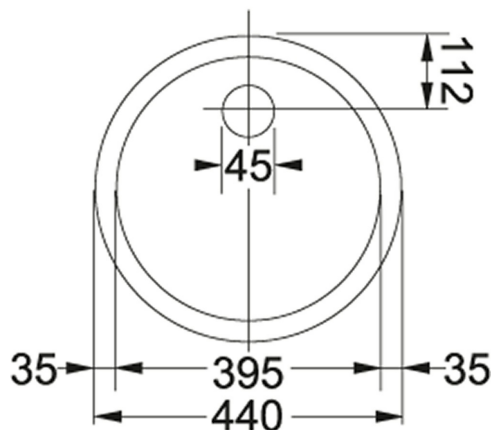

RBX 604 Stainless Steel | 101.0050.182

FAMILY : Sinks | SERIES : Rotondo | MODEL : RBX 604 | FINISH : Stainless Steel | INSTALLATION TYPE : Inset |
INSTALLATION TYPE : Active Twist Compatible

TECHNICAL DATA

Cabinet Size	500.00 mm
Length Overall	440.00 mm
Width Overall	440.00 mm
Length of large bowl	395.00 mm
Width of large bowl	395.00 mm
Depth of large bowl	35.00 mm
Cutout Length	425.00 mm
Cut-Out Template	No
Type of Material	stainless steel
Price	£248.00