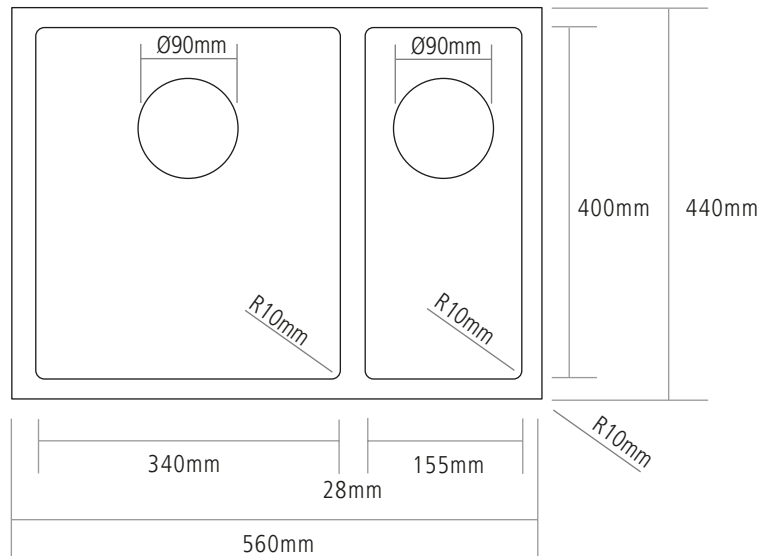

# DIMENSIONS

**BOWL DEPTH:** 200MM

**SMALL BOWL DEPTH:** 135MM

**MIN. BASE UNIT:** 600MM

**INSET CUT-OUT SIZE:** 547 X 424MM

**NOTE:** For cut-out shape go to [www.caple.co.uk](http://www.caple.co.uk) for template