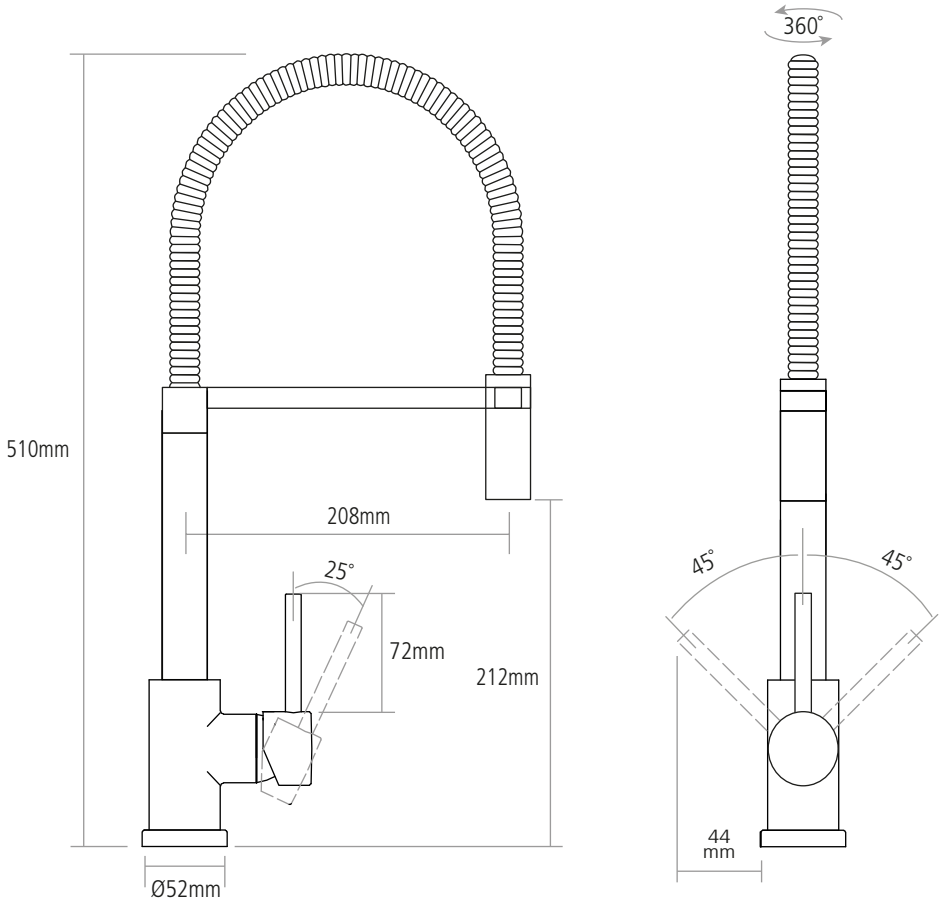

DIMENSIONS

Worktop cut-out 35mm required