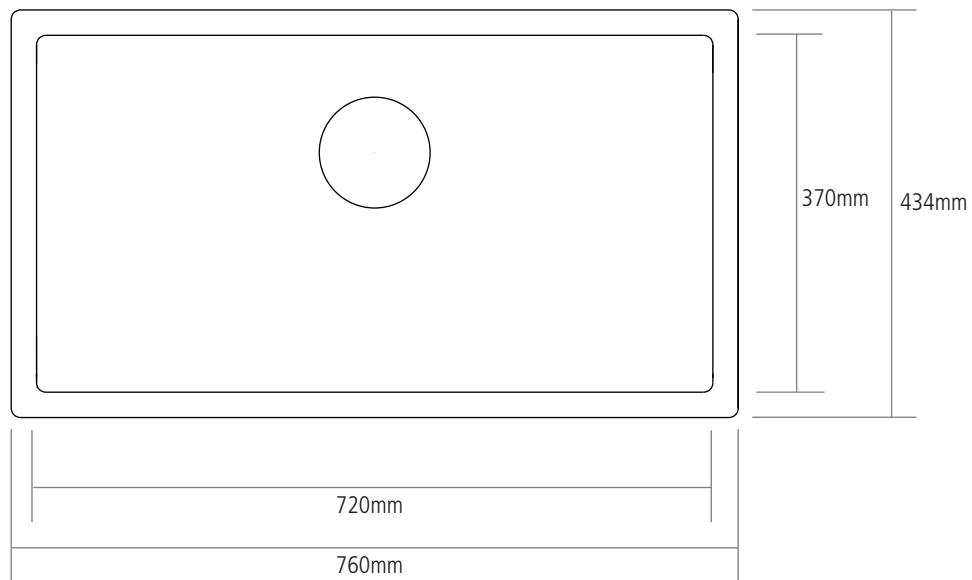

# DIMENSIONS

---

**BOWL DEPTH:** 220MM

**MIN. BASE UNIT:** 800MM

---