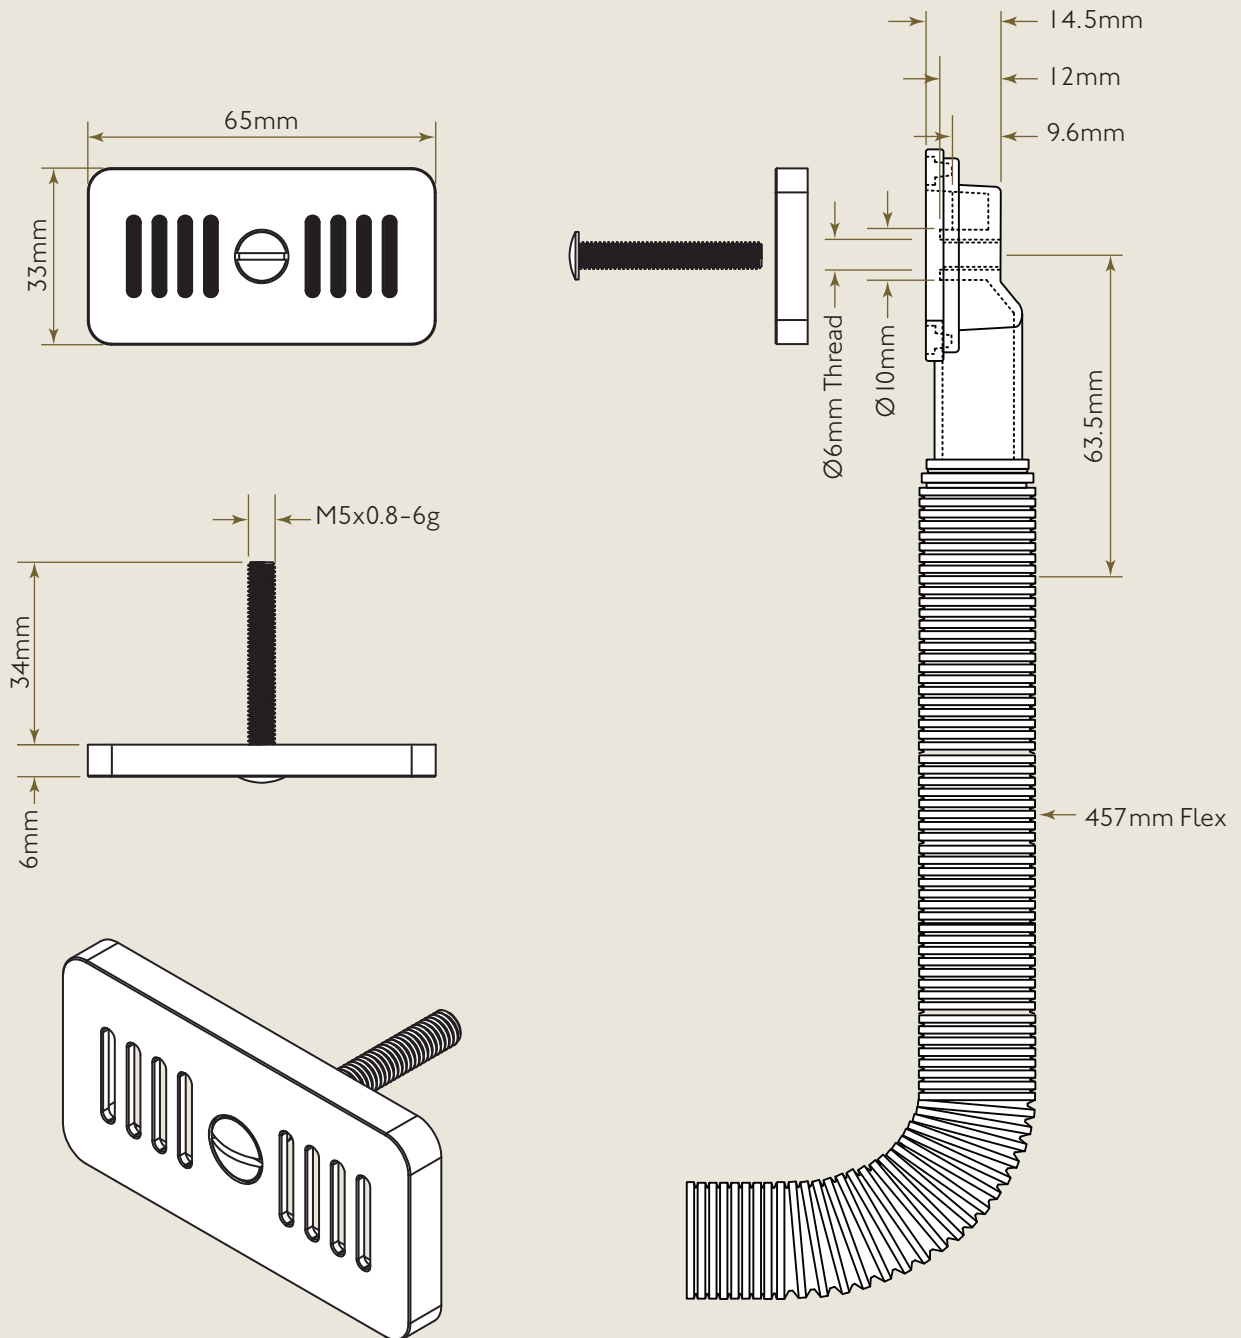

Bidbury & Co

Traditional Kitchen Tap Collection

Rectangular Overflow

SOLID BRASS RECTANGULAR OVERFLOW