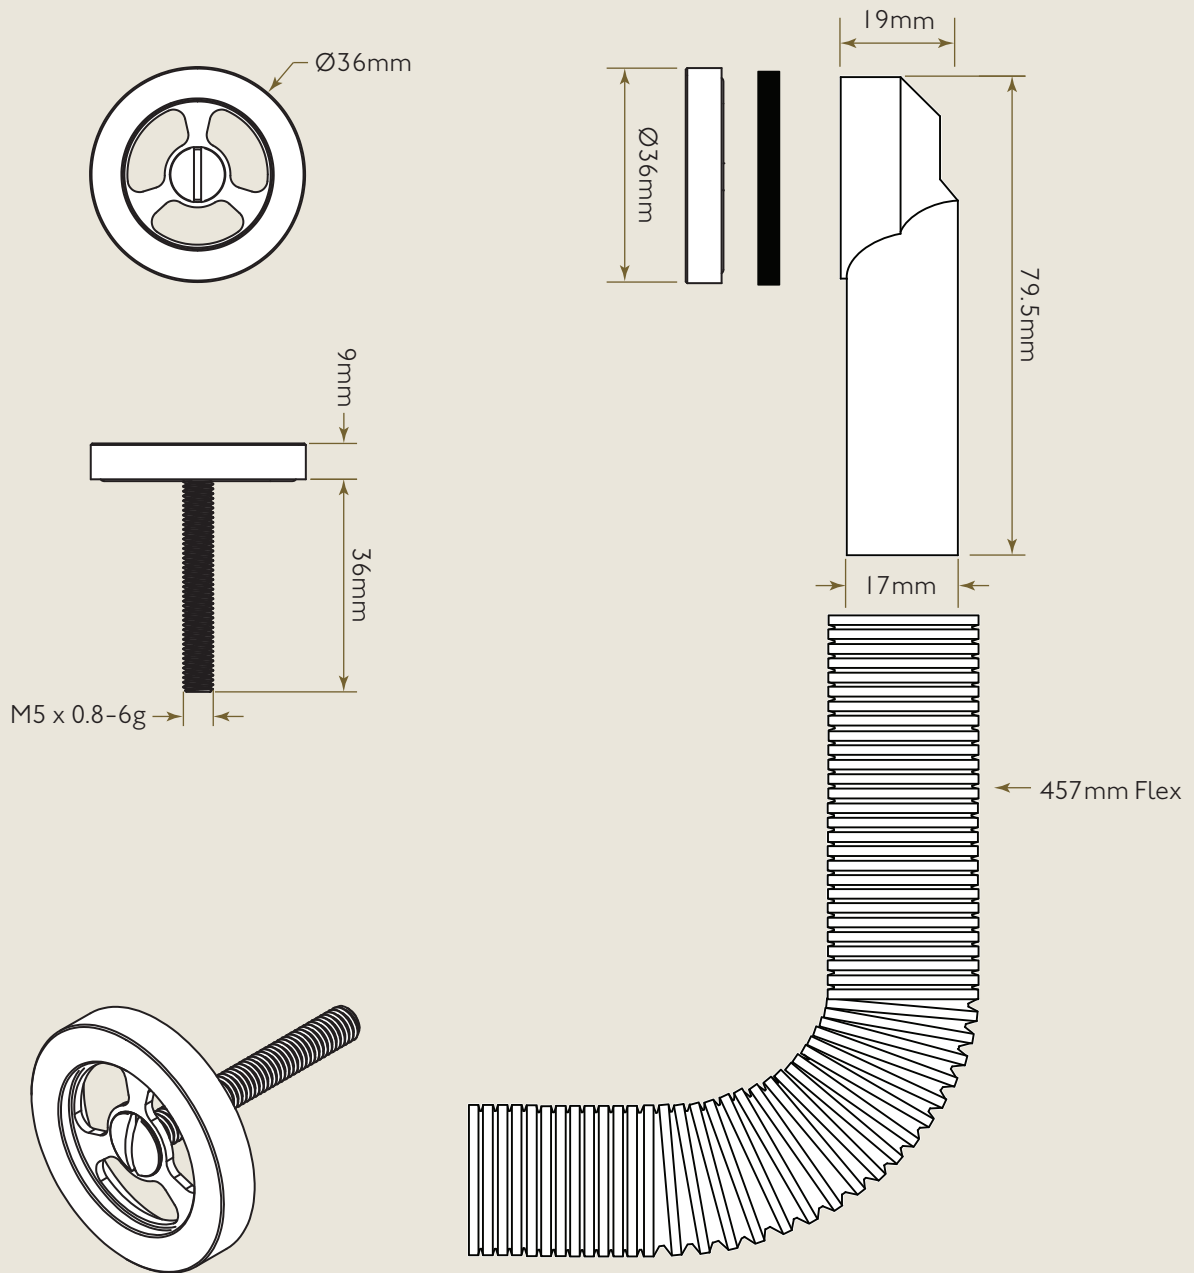

Bidbury & Co

Traditional Kitchen Tap Collection

Round Overflow

SOLID BRASS ROUND OVERFLOW