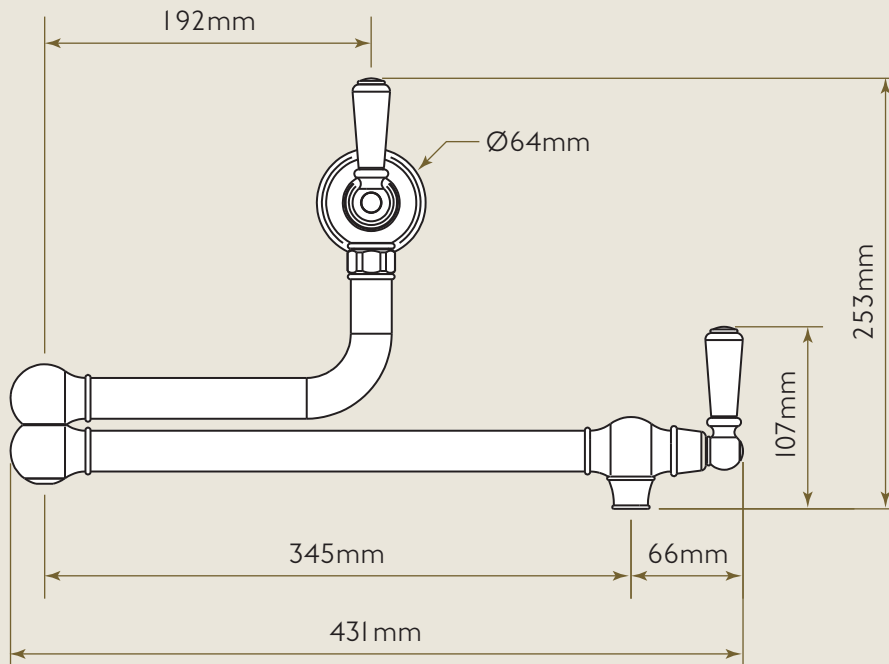

Bidbury & Co

Traditional Kitchen Tap Collection

Aldsworth

ENSURE CORRECT PRESSURE BEFORE FITTING:
Minimum operating pressure 1.0 Bar
Recommended operating pressure 2.0 Bar
Maximum operating pressure 3.0 Bar

TWIN LEVER POT FILLER WITH LEVER HANDLES