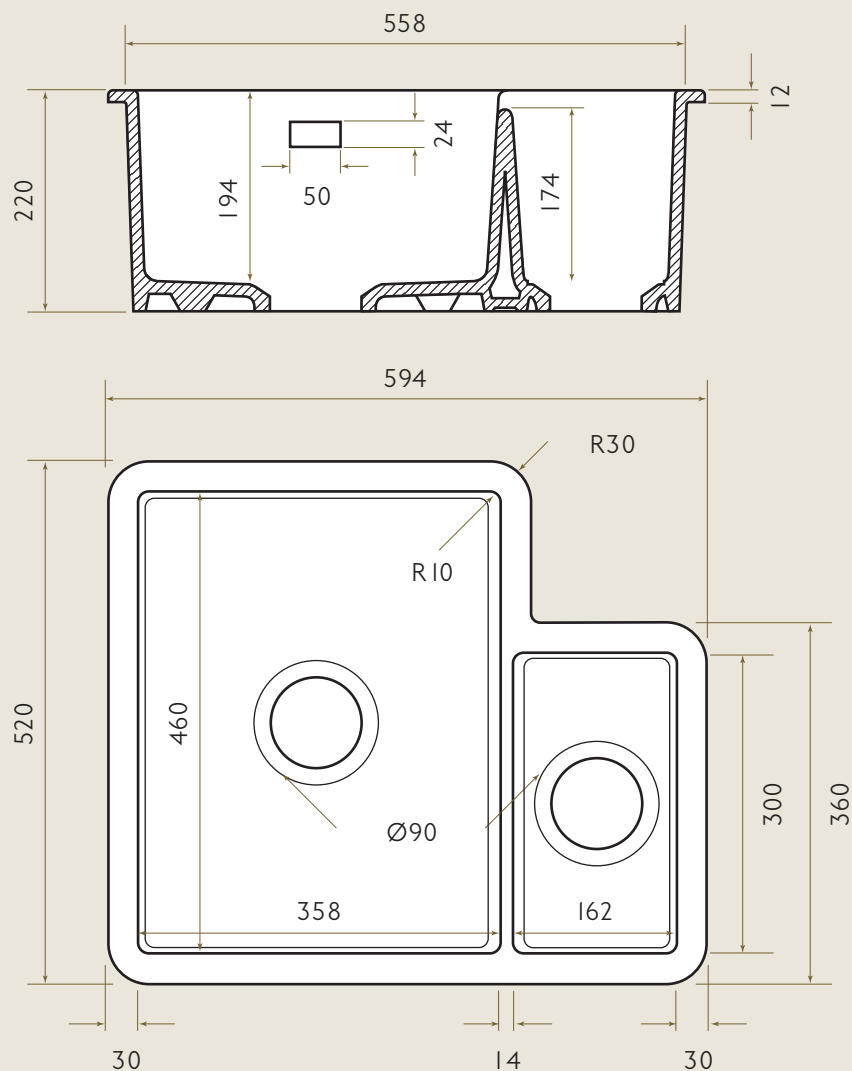

Bidbury & Co

Traditional Kitchen Collection

Ryeford

Please note: Sink dimensions are subject to + or - 2% tolerance. All measurements in mm

CERAMIC 1.5 BOWL UNDERMOUNT/INSET SINK