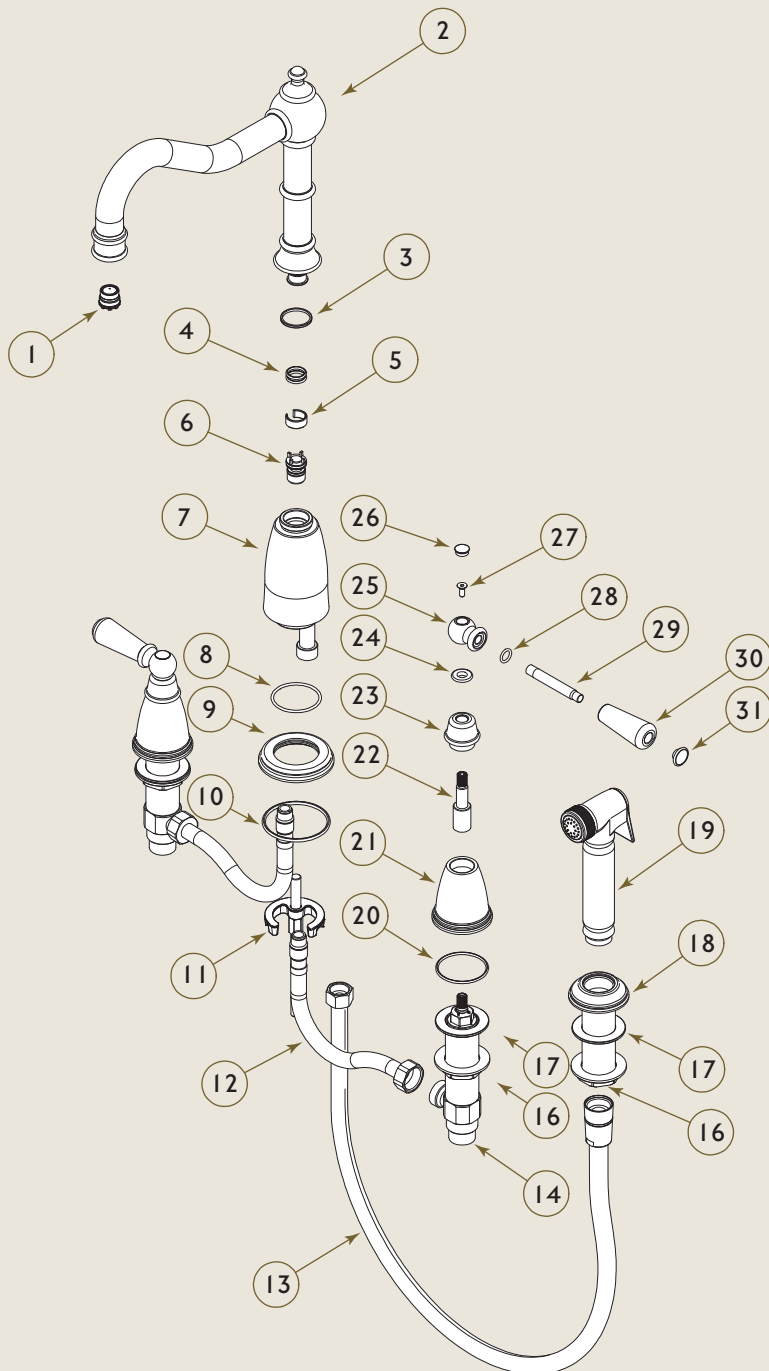

Bidbury & Co

Traditional Kitchen Tap Collection

Stockwell

Stockwell Parts List		
ITEM	QTY	DESCRIPTION
1	1	Aerator
2	1	Spout Assembly
3	1	Connector Bushing
4	2	O-Ring
5	1	Connector Ring
6	1	Diverter
7	1	Mixer
8	1	O-Ring
9	1	Plate
10	1	O-Ring
11	1	Fixing Kit
12	2	Connection
13	1	Hose
14	1	LTC Side Valve
15	1	RTC Side Valve
16	3	Nut
17	3	Washer
18	1	Holder Plate
19	1	Spray Handset
20	3	O-Ring
21	2	Side Valve Cover
22	2	Handle Extension
23	2	Cover Cap Assembly
24	2	Handle Ring
25	2	Lever Handle
26	2	Indice
27	2	Screw
28	2	O-Ring
29	2	Lever Stem
30	2	Ceramic Lever
31	2	Ceramic Lever Nut

TWIN LEVER 4 HOLE COUNTRY SPOUT MIXER TAP WITH SIDE SPRAY AND LEVER HANDLES