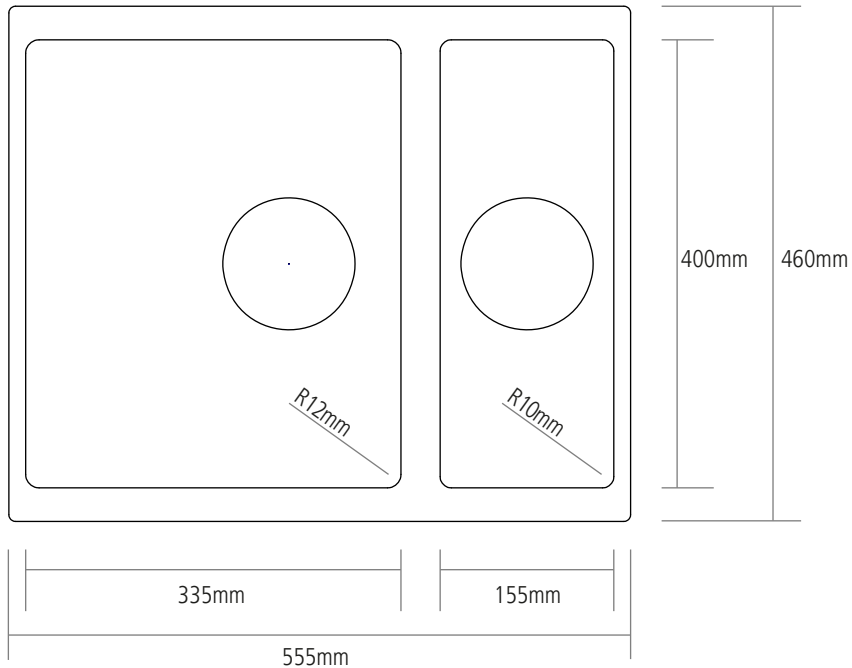

# DIMENSIONS

**BOWL DEPTH:** 200MM

**MIN. BASE UNIT:** 600MM

**INSET CUT OUT SIZE:** 545MM X 444MM

**UNDERMOUNT CUT OUT SIZE:** 525MM X 400MM