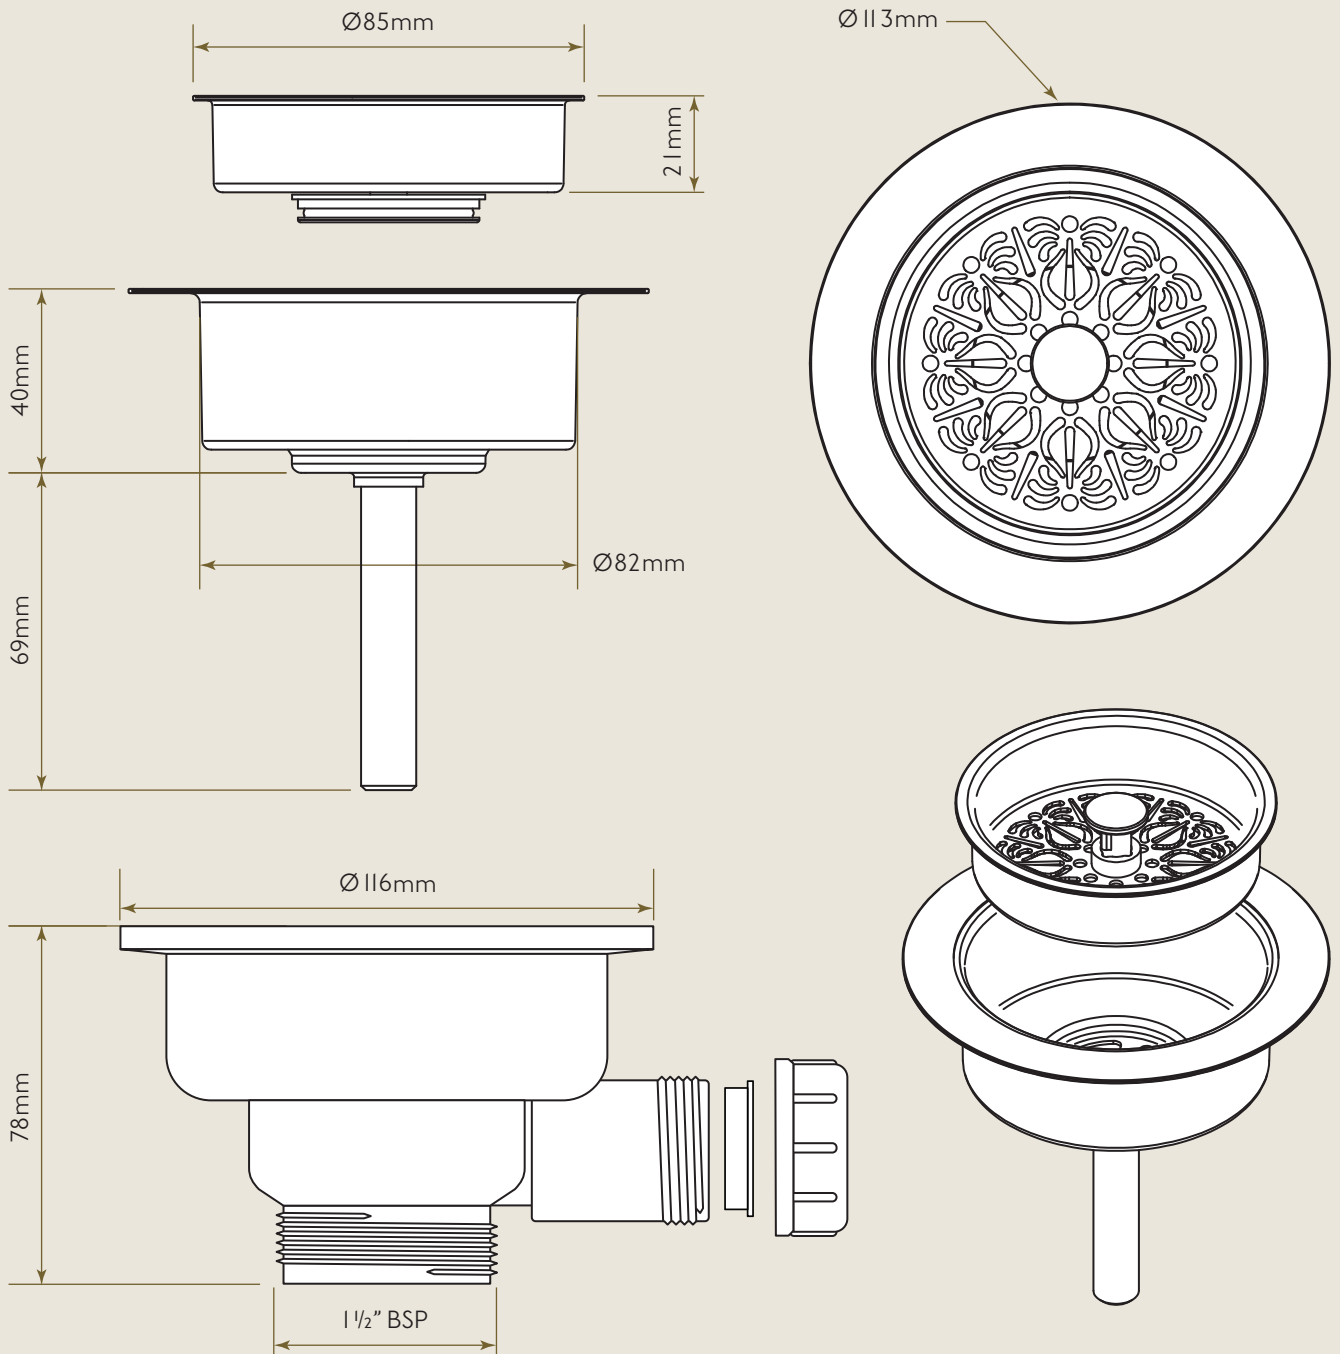

Bidbury & Co

Traditional Kitchen Tap Collection

3.5" Traditional Waste

3.5" SOLID BRASS TRADITIONAL WASTE