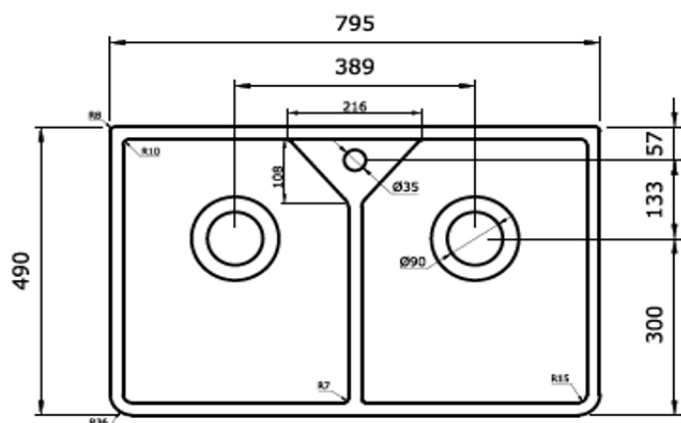

Technical Specification Sheet

DUBLIN II

2.0 undermount ceramic sink

REGINOX

Specification

Material	Ceramic
Finish	Glossy
Colours	White
No. of bowls	2
Fitting Method	Undermount
Handing Options	Not Reversible
Cabinet Size (mm)	900
Overall Length (mm)	795
Overall Width (mm)	490
Main Bowl Length (mm)	336
Main Bowl Width (mm)	448
Main Bowl Depth (mm)	190
Second Bowl Length (mm)	336
Second Bowl Width (mm)	448
Second Bowl Depth (mm)	190
Tap Hole Size (mm)	N/A
Tap Hole Instructions	knock down from the top side with centre pin punch
Waste Kit Included (Yes/No)	Yes
Clips & Seals Included (Yes/No)	N/A
Waste Size (mm)	90
Waste Kit Code	
Clips & Seals Code	N/A
Overflow Location	In main bowl
Cut Out Length (mm)	N/A
Cut Out Width (mm)	N/A
Product Weight (kg)	38
Packed Weight (kg)	41
Packed Dimensions (mm)	240x815x545
EAN number	658556023341