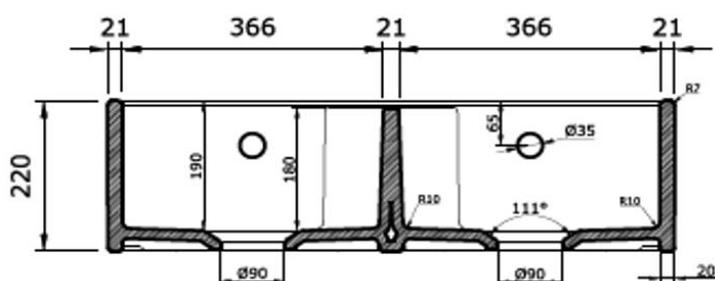

Technical Specification Sheet

DUBLIN II

2.0 undermount ceramic sink

REGINOX

Specification

Material	Ceramic
Finish	Glossy
Colours	White
No. of bowls	2
Fitting Method	Undermount
Handing Options	Not Reversible
Cabinet Size (mm)	900
Overall Length (mm)	795
Overall Width (mm)	490
Main Bowl Length (mm)	336
Main Bowl Width (mm)	448
Main Bowl Depth (mm)	190
Second Bowl Length (mm)	336
Second Bowl Width (mm)	448
Second Bowl Depth (mm)	190
Tap Hole Size (mm)	N/A
Tap Hole Instructions	knock down from the top side with centre pin punch
Waste Kit Included (Yes/No)	Yes
Clips & Seals Included (Yes/No)	N/A
Waste Size (mm)	90
Waste Kit Code	
Clips & Seals Code	N/A
Overflow Location	In main bowl
Cut Out Length (mm)	N/A
Cut Out Width (mm)	N/A
Product Weight (kg)	38
Packed Weight (kg)	41
Packed Dimensions (mm)	240x815x545
EAN number	658556023341