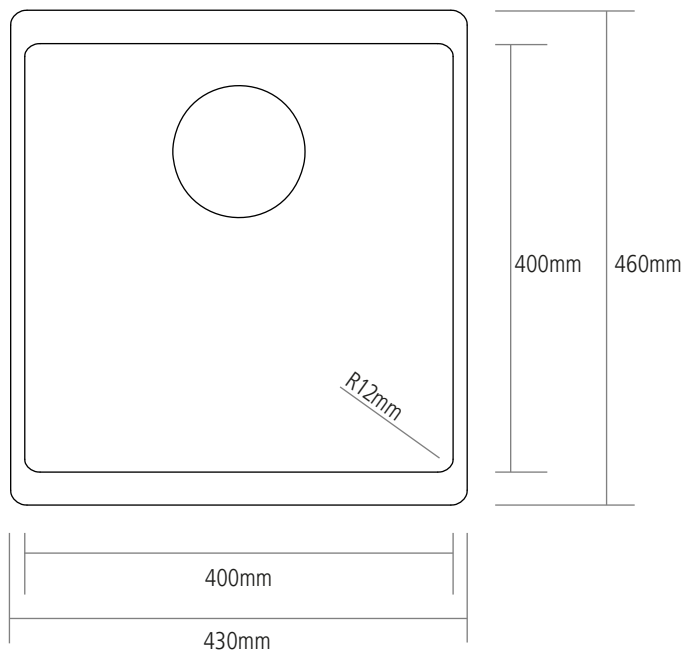

DIMENSIONS

BOWL DEPTH: 200MM

MIN. BASE UNIT: 500MM

INSET CUT OUT SIZE: 420MM X 444MM

UNDERMOUNT CUT OUT SIZE: 400MM X 400MM
