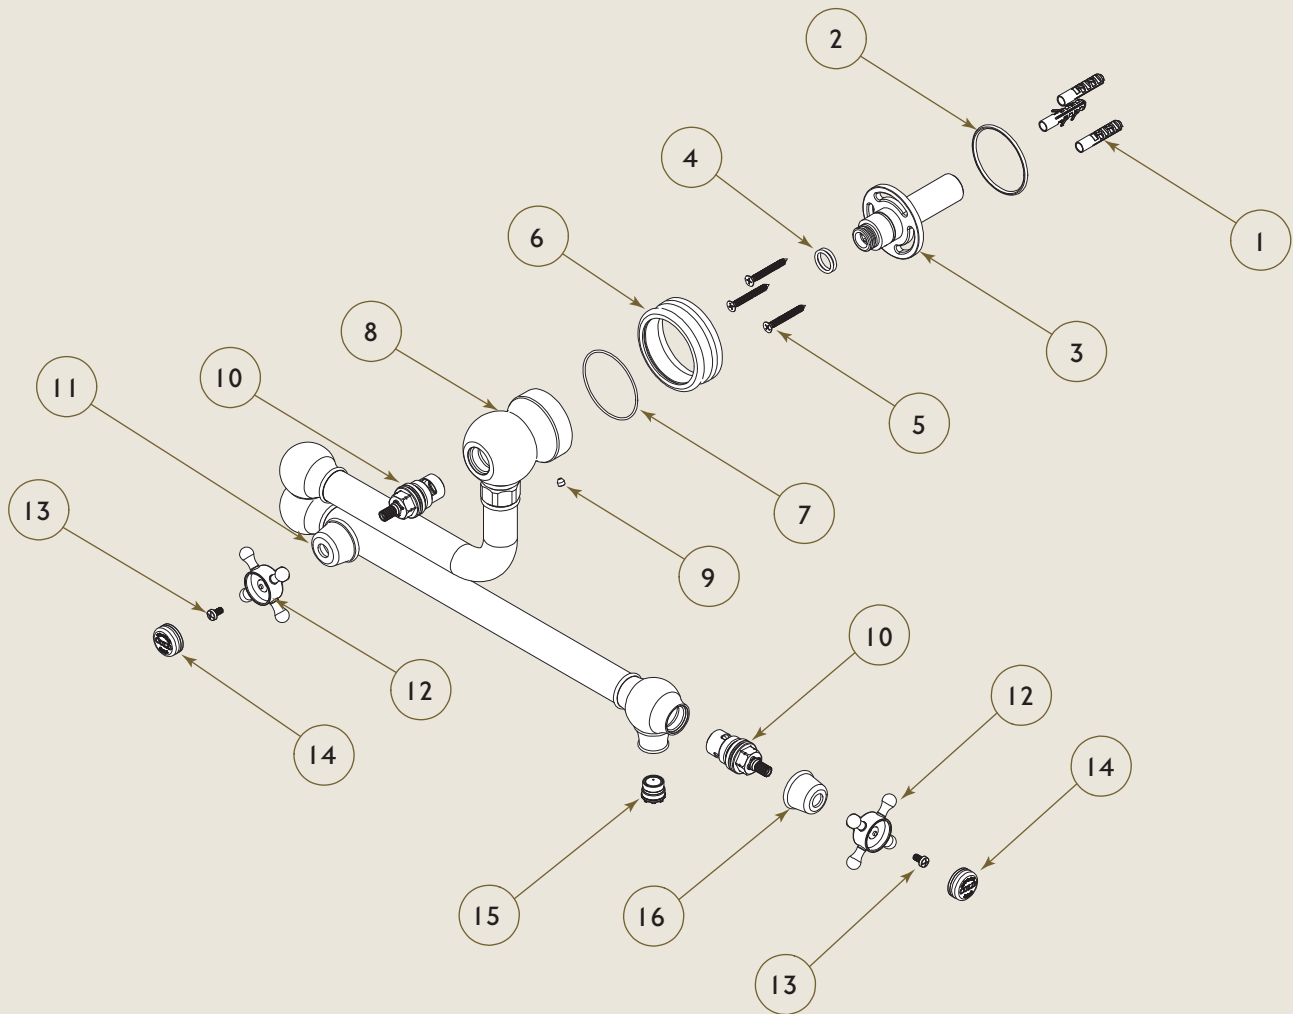

Bidbury & Co

Traditional Kitchen Tap Collection

Oakridge

Aldsworth Parts List					
ITEM	QTY	DESCRIPTION	ITEM	QTY	DESCRIPTION
1	3	Wall Plug	9	2	Grub Screw
2	1	O-Ring	10	2	Ceramic Valve
3	1	Wall Support	11	1	Valve Cover
4	4	O-Ring	12	2	Crosshead Handle
5	3	Screw	13	2	Screw
6	1	Wall Plate	14	2	Ceramic Indice
7	1	O-Ring	15	1	Aerator
8	1	Pot Filler Mixer	16	1	Valve Cover

TWIN LEVER POT FILLER WITH CROSSHEAD HANDLES