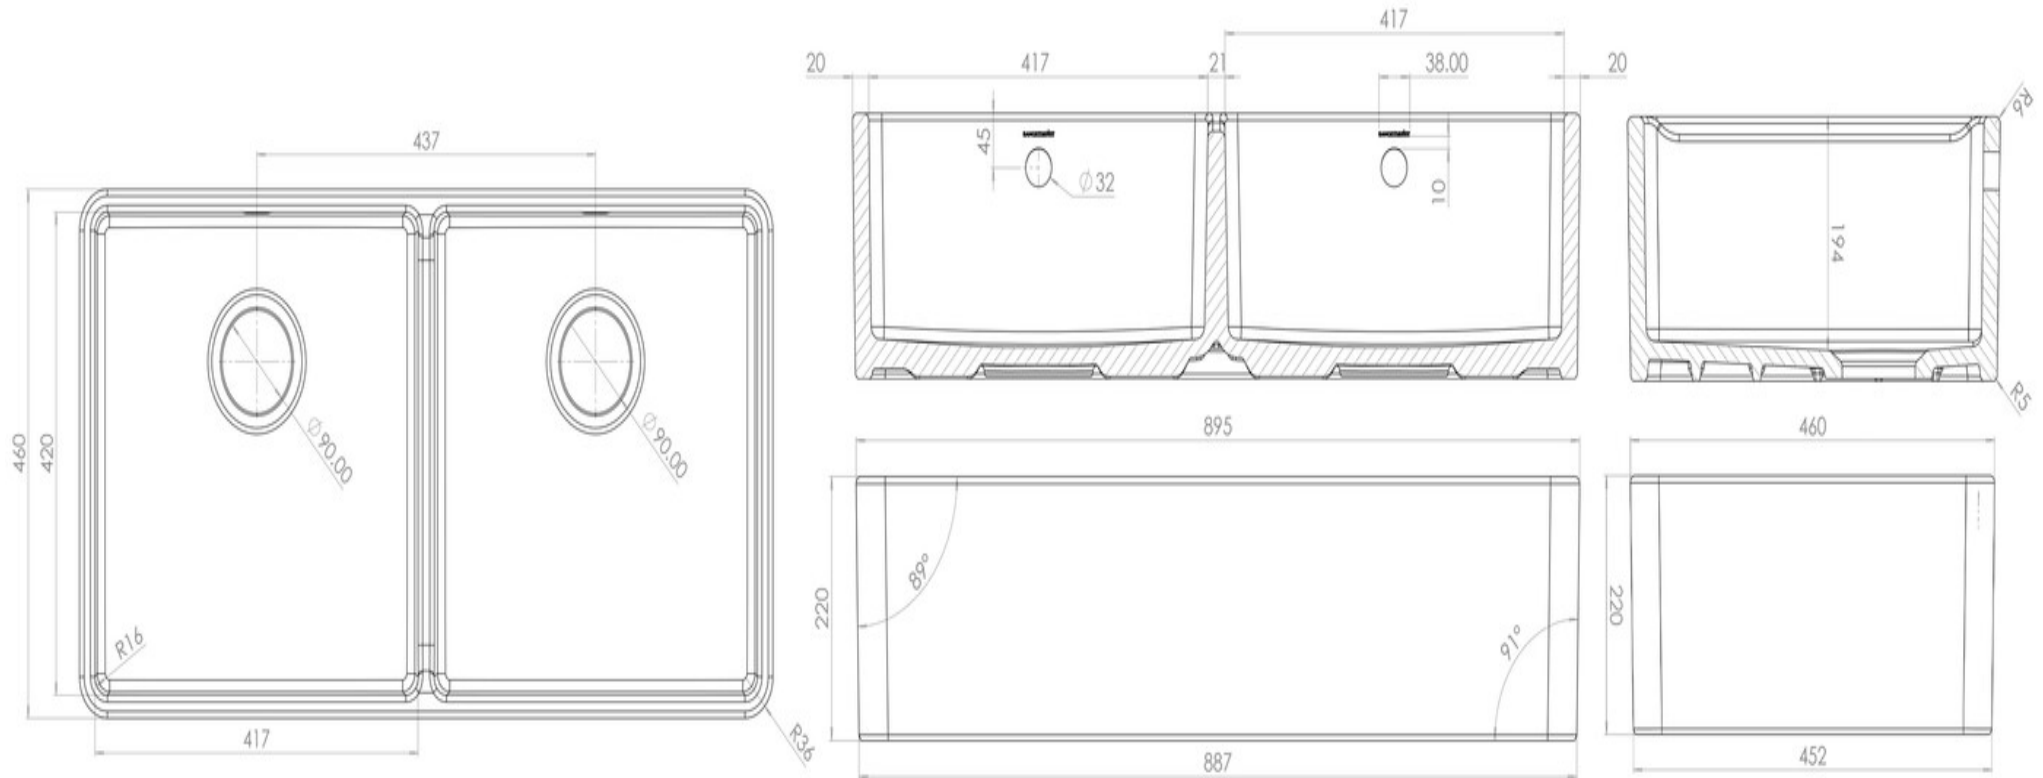

FARMHOUSE FIRE CLAY CERAMIC BELFAST SINK

CFBL900WH/

Technical Drawing

NB. Due to manufacturing processes this sink may have a +/- 4mm tolerance on the measurements

Date of download: January 13, 2025

AGA Rangemaster continuously seeks improvements in specification, design and production of products and thus, alterations take place periodically. Whilst every effort is made to produce up-to date resources, the information included here is intended as a guide. Always refer to the product's installation instructions when fitting, installation work should be completed a professional tradesman.

FARMHOUSE FIRE CLAY CERAMIC BELFAST SINK

CFBL900WH/

Cut Out Template

Dimensions in mm. Not to scale.

NB. Due to manufacturing processes this sink may have a +/- 4mm tolerance on the measurements

Date of download: January 13, 2025