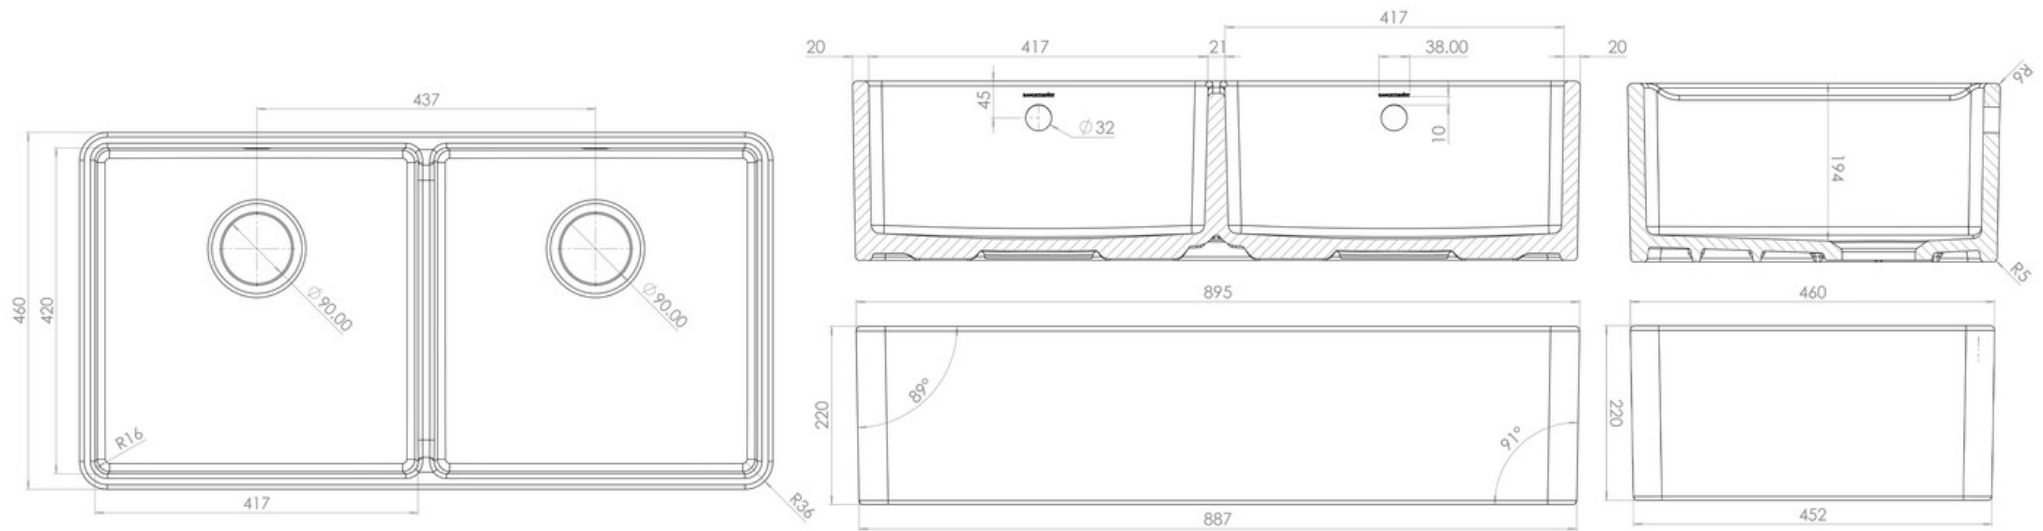

FARMHOUSE FIRE CLAY CERAMIC BELFAST SINK

CFBL900WH/

Technical Drawing

NB. Due to manufacturing processes this sink may have a +/- 4mm tolerance on the measurements

Date of download: January 13, 2025

AGA Rangemaster continuously seeks improvements in specification, design and production of products and thus, alterations take place periodically. Whilst every effort is made to produce up-to date resources, the information included here is intended as a guide. Always refer to the product's installation instructions when fitting, installation work should be completed a professional tradesman.