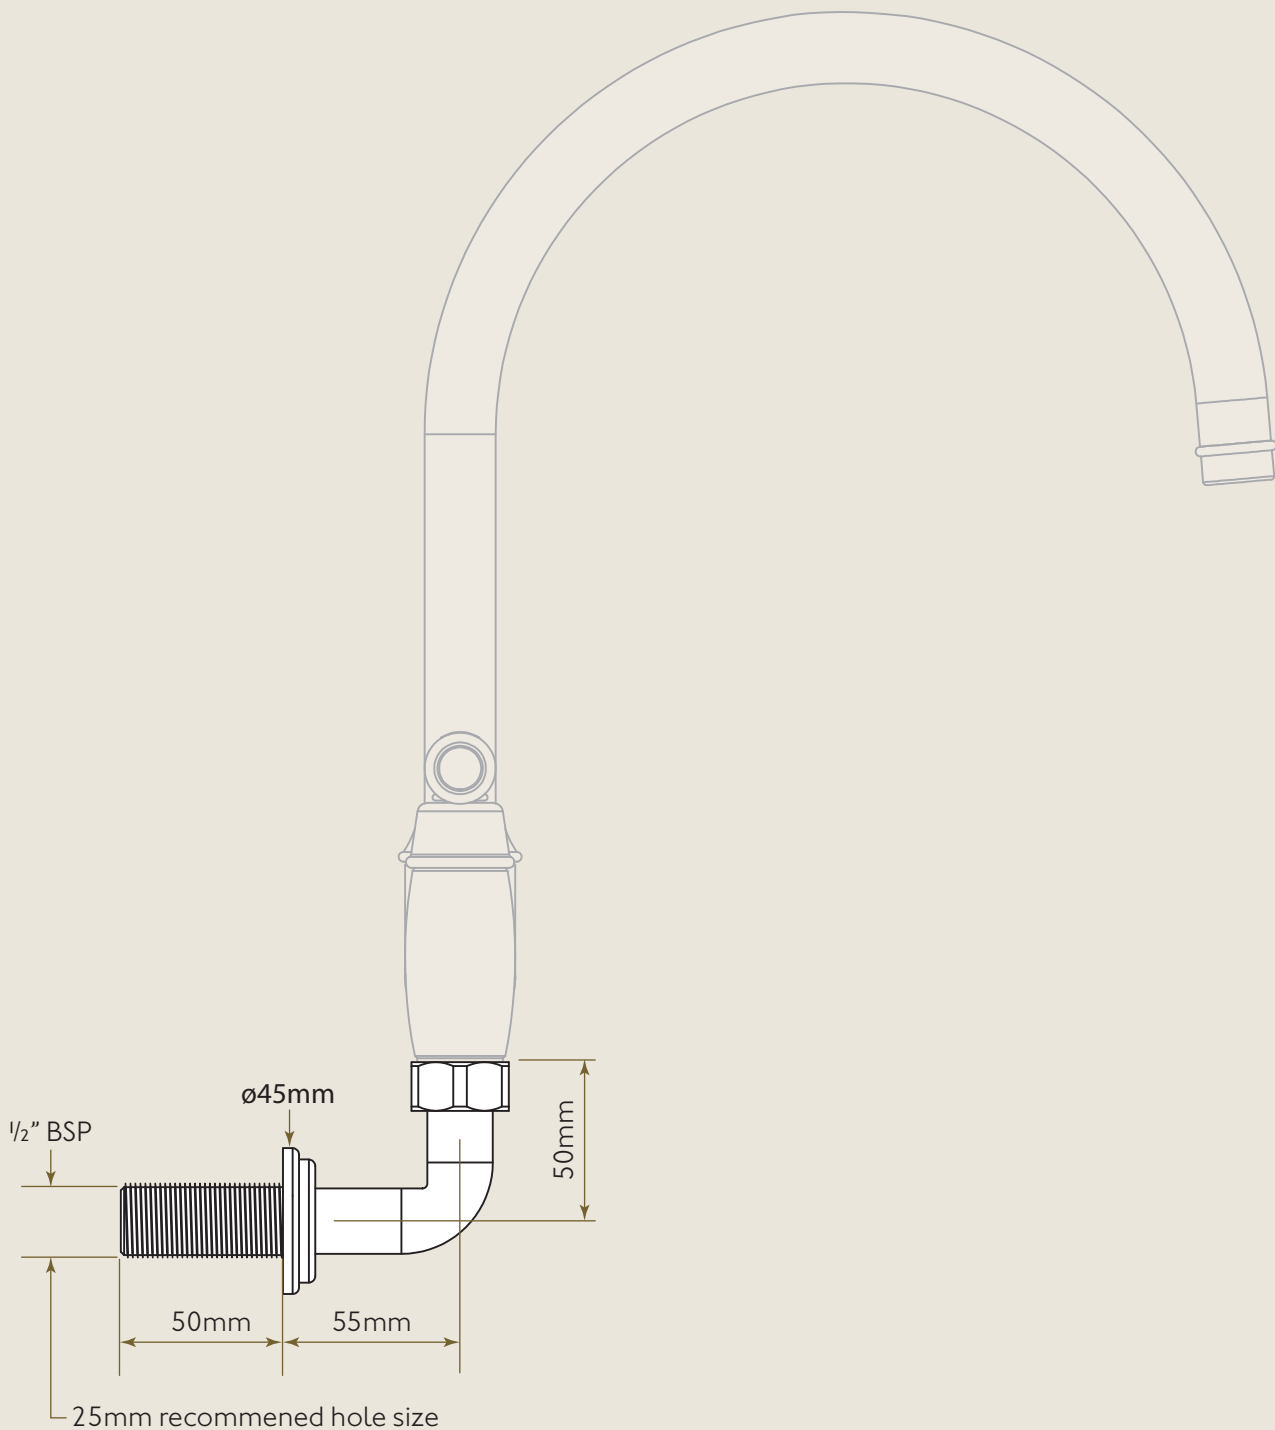

Bidbury & Co

Traditional Kitchen Tap Collection

Wall Mount Kit

WALL MOUNT KIT FOR MORETON, SHERBORNE, HENBURY & FAIRFORD TAPS