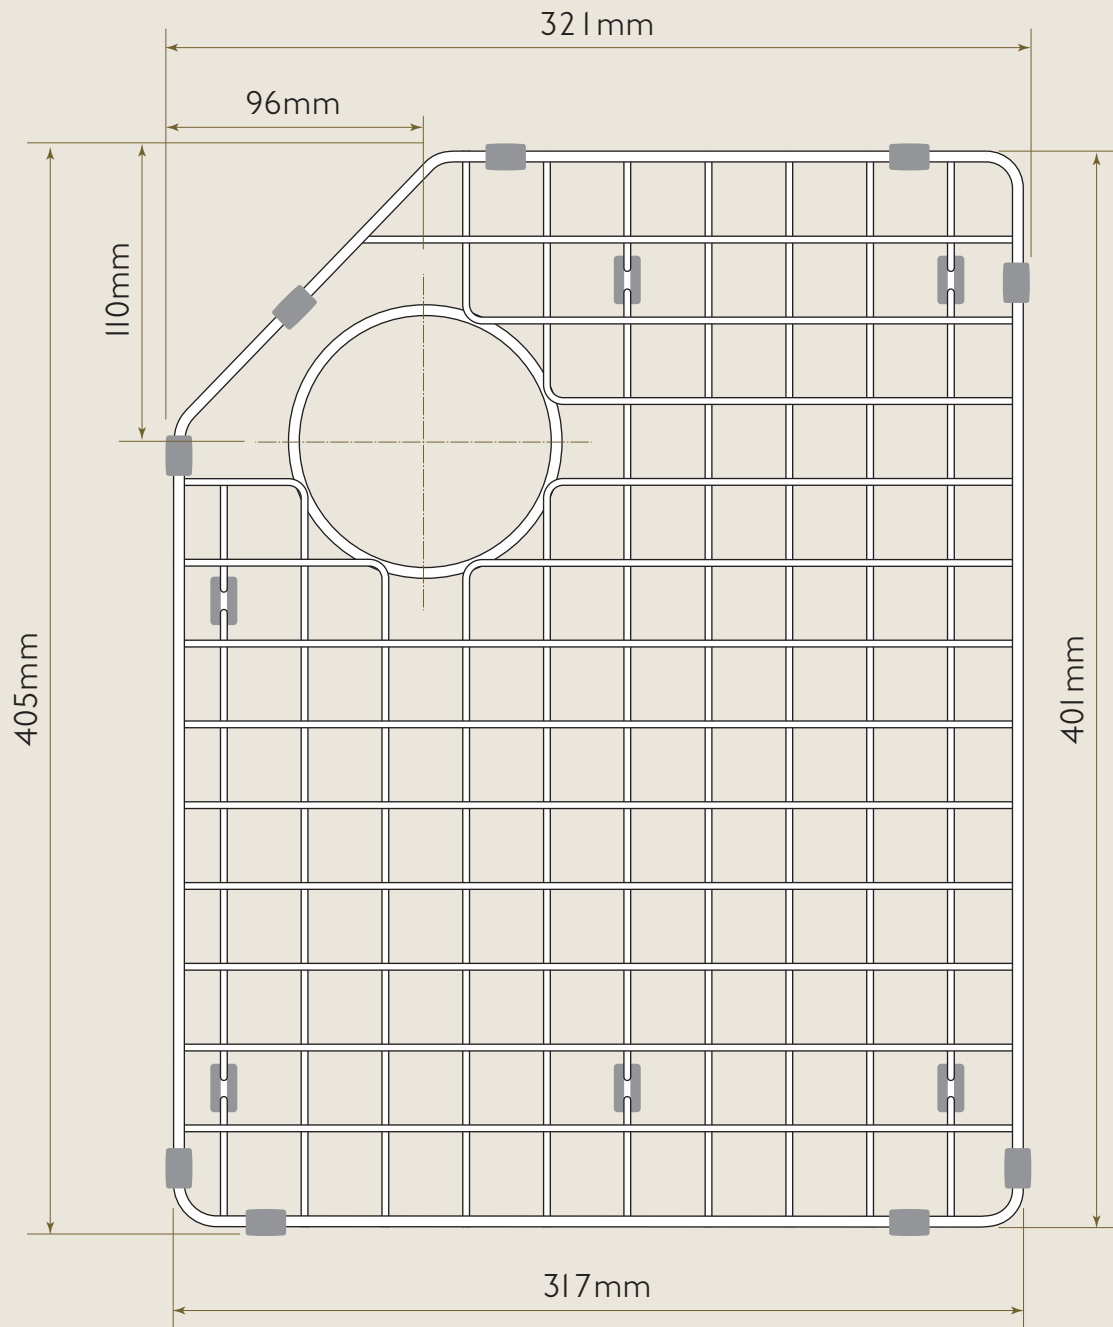

## Right Hand Bowl Sink Grid

RIGHT HAND SINK GRID FOR USE WITH ALDERLEY DOUBLE BOWL SINK