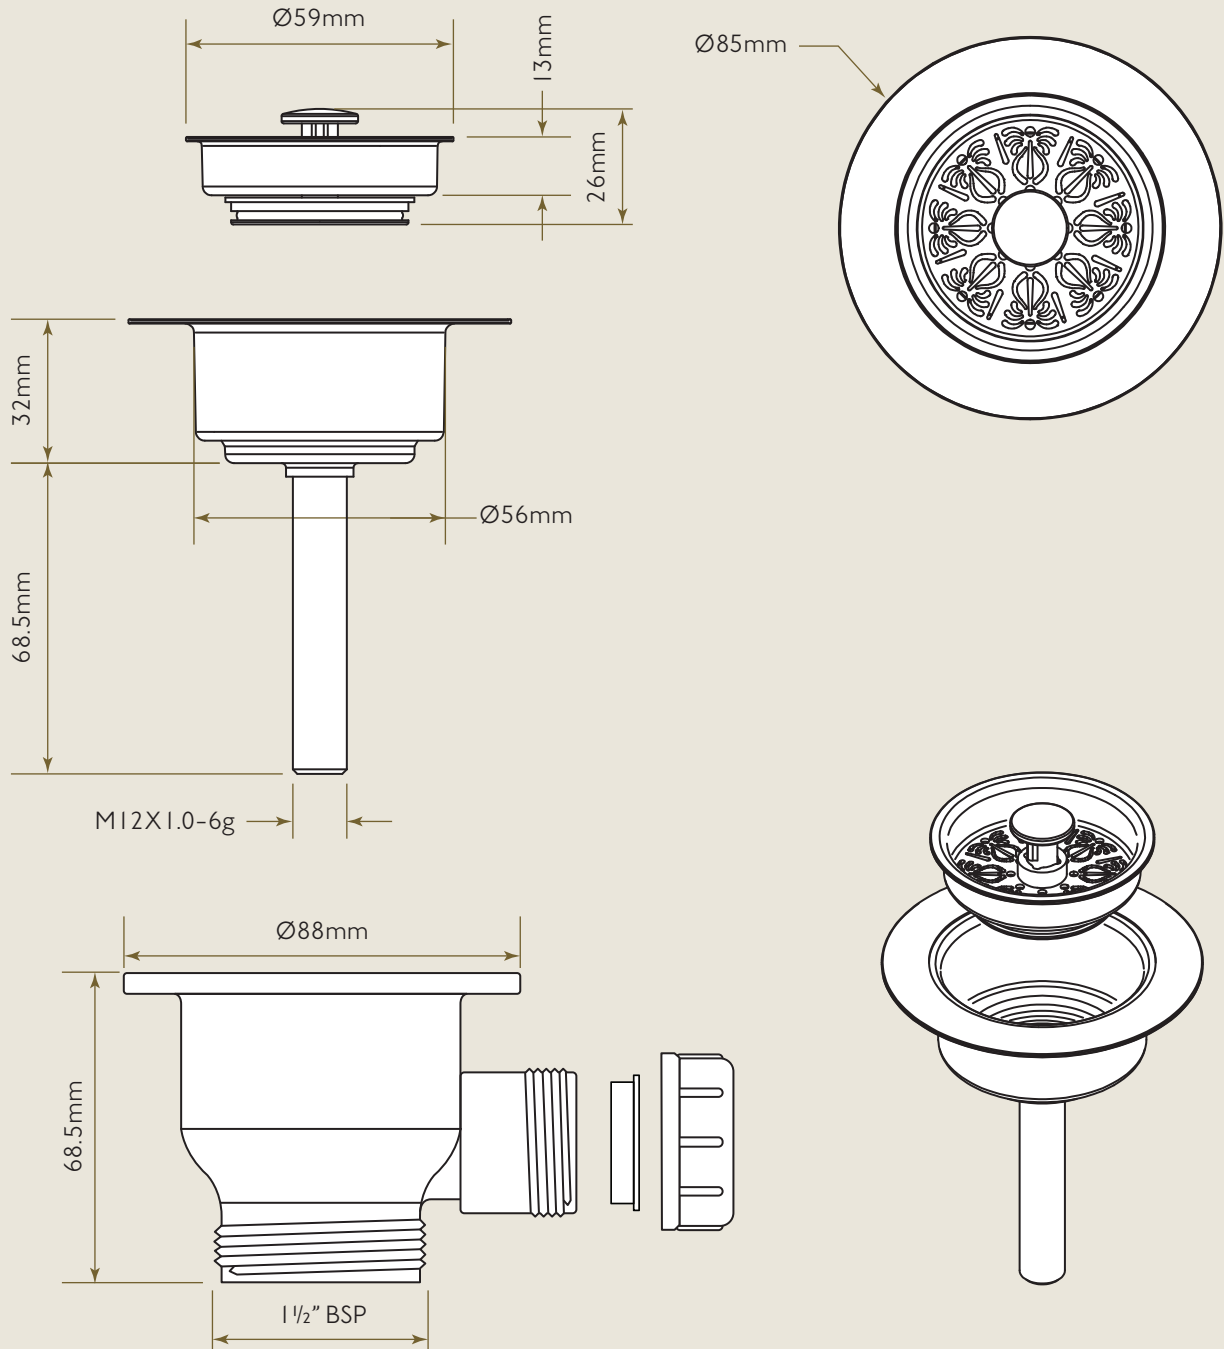

# Bidbury & Co

Traditional Kitchen Tap Collection

## 1.5" Traditional Waste

1.5" SOLID BRASS TRADITIONAL WASTE