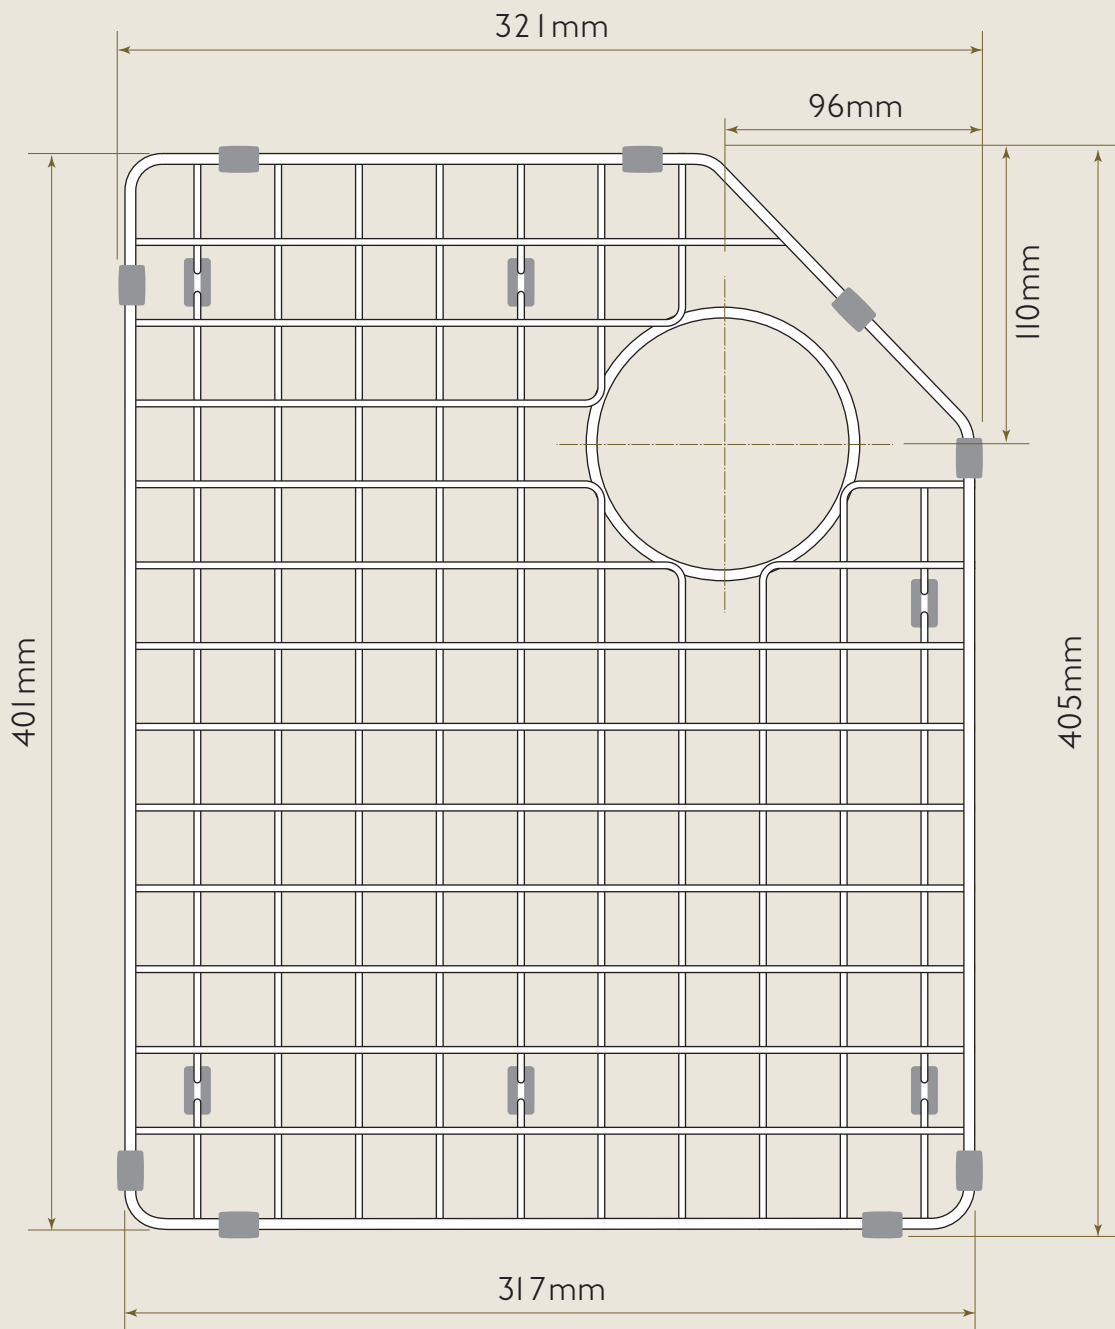

## Left Hand Bowl Sink Grid

LEFT HAND SINK GRID FOR USE WITH ALDERLEY DOUBLE BOWL SINK