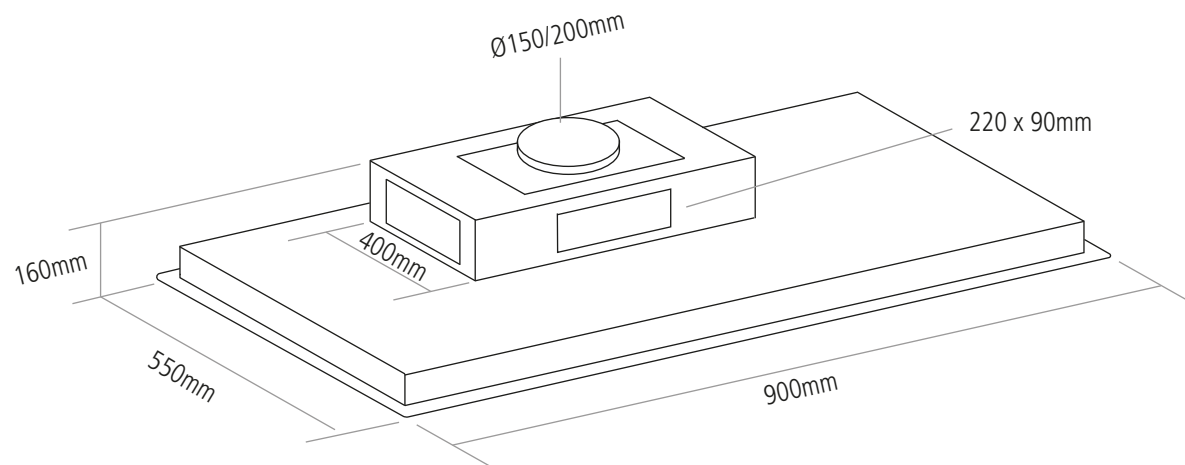

DIMENSIONS

For installation into the ceiling a niche of 815mm x 515mm is required, with a minimum height of 170mm