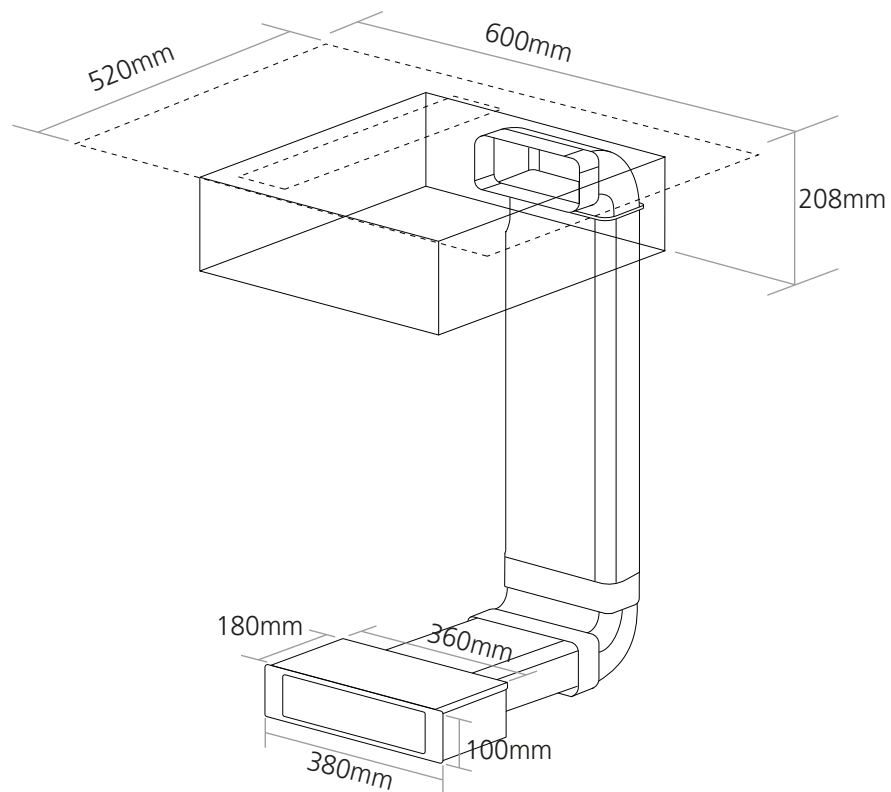

DIMENSIONS

*Inset cut-out 560 x 490mm. Refer to manual for further information.
Shown with recirculation ducting kit KIT/960W (sold separately)