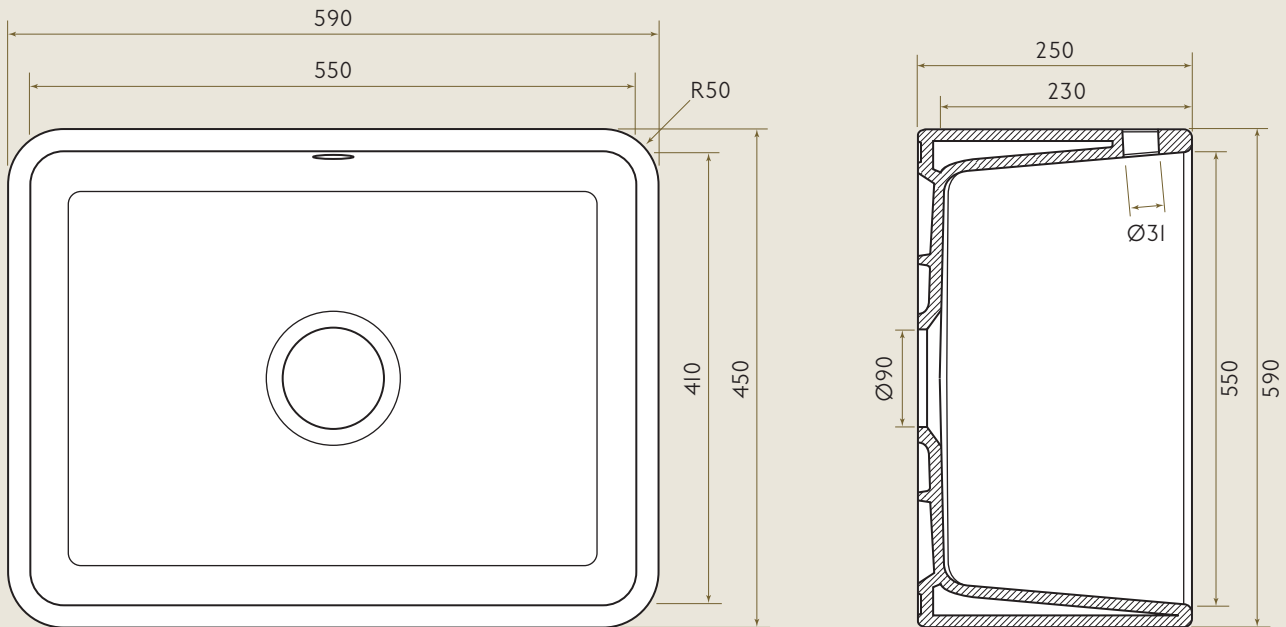

Bidbury & Co

Traditional Kitchen Collection

Midford

Please note: Sink dimensions are subject to + or - 2% tolerance. All measurements in mm

CLASSIC CERAMIC SINGLE BOWL BUTLER SINK