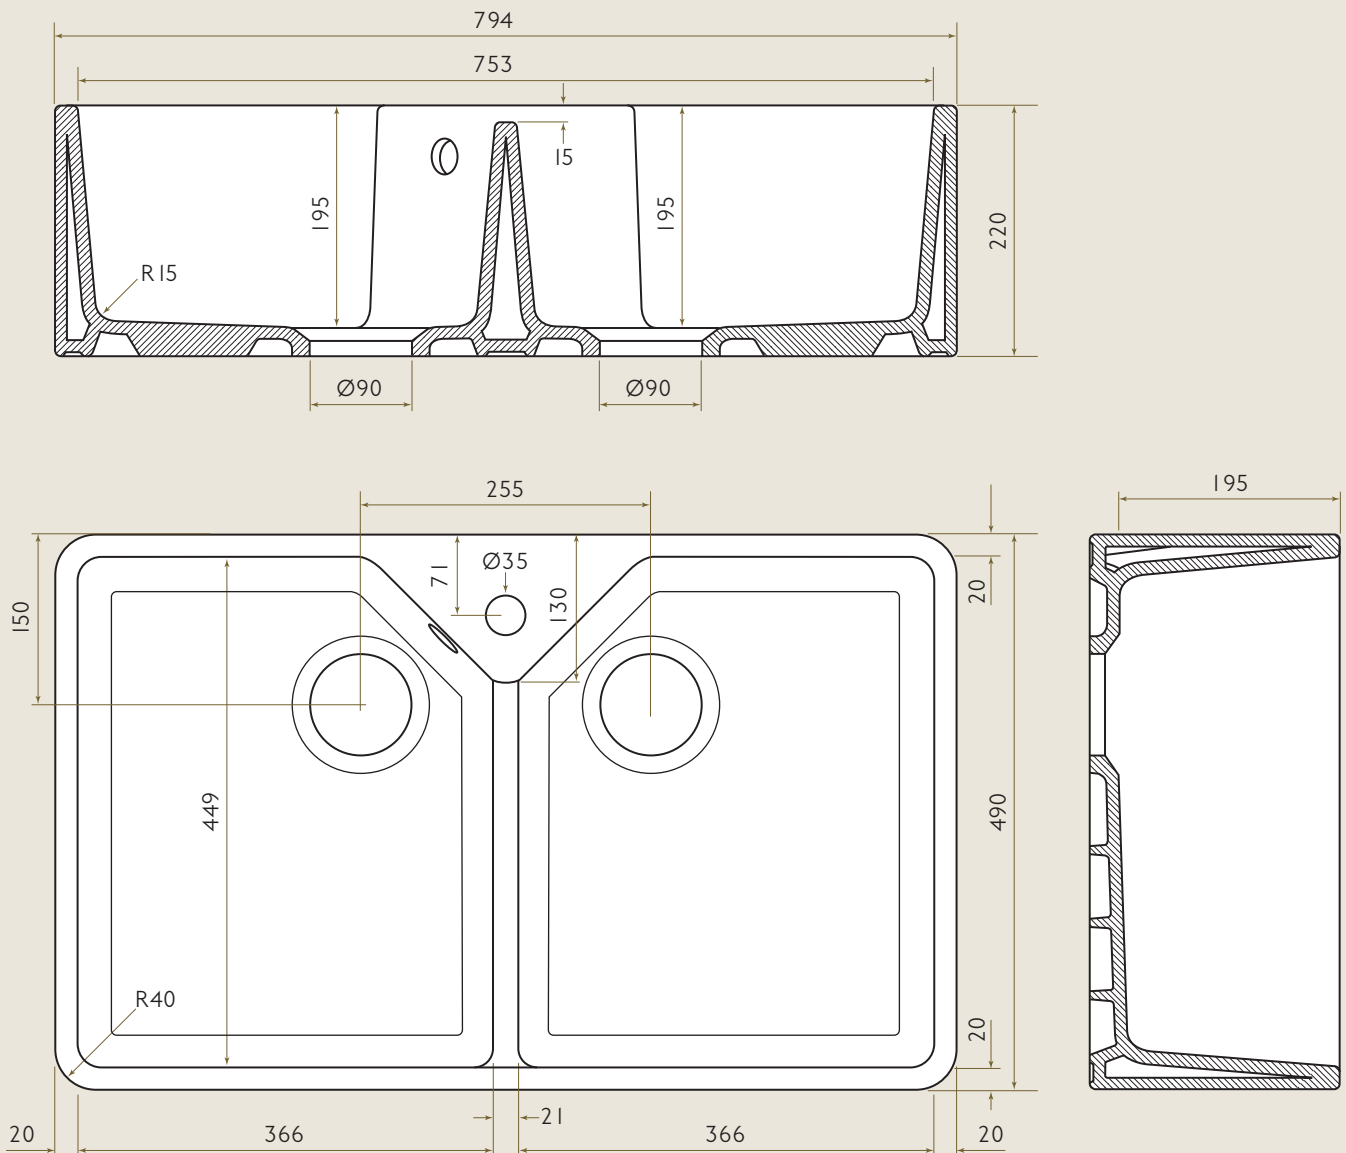

Bidbury & Co

Traditional Kitchen Collection

Alderley

Please note: Sink dimensions are subject to + or - 2% tolerance. All measurements in mm

CLASSIC CERAMIC DOUBLE BOWL BUTLER SINK