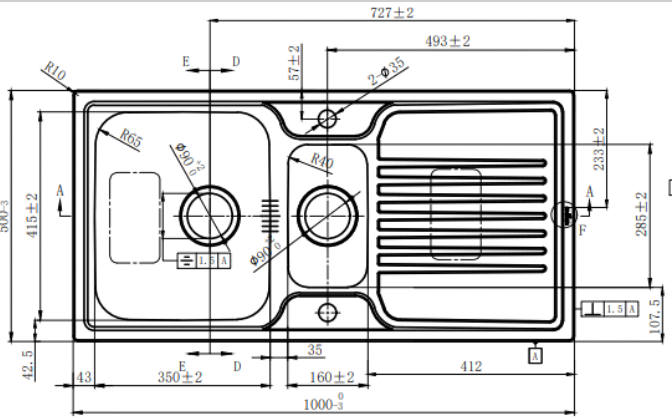

# Technical Specification Sheet

### Specification

Material	Stainless Steel
Finish	Polished
Colour	Stainless Steel
Gauge	0.8
Welded/Pressed	Welded
No. of bowls	2
Fitting Method	Inset
Handing Options	Reversible
Cabinet Size (mm)	700
Overall Length (mm)	1000
Overall Width (mm)	500
Overall Depth (mm)	190
Main Bowl Length (mm)	350
Main Bowl Width (mm)	415
Main Bowl Depth (mm)	184
Second Bowl Length (mm)	160
Second Bowl Width (mm)	285
Second Bowl Depth (mm)	122
Tap Hole Size (mm)	35
Waste Kit Included (Yes/No)	Yes
Clips & Seals Included (Yes/No)	Yes
Waste Size (mm)	90
Waste Kit Code	M 3081
Clips & Seals Code	N/A
Overflow Location	Main Bowl
Cut Out Length (mm)	980
Cut Out Width (mm)	480
Product Weight (kg)	5
Packed Weight (kg)	5.8
EAN number	8712465037997