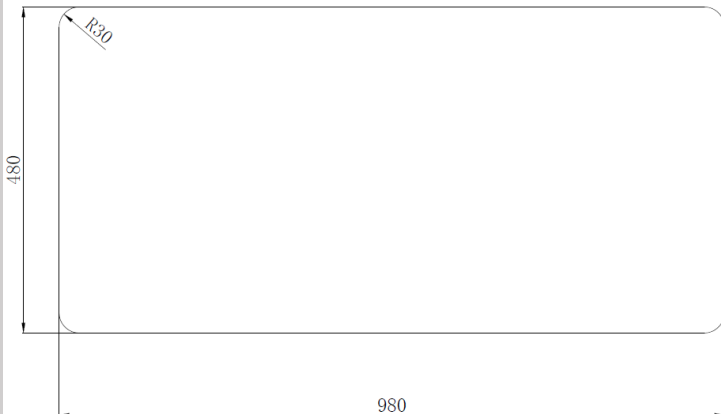

## SENATOR 15

Stainless Steel 1.5 Bowl with Drainer

21375

### Specification

Material	Stainless Steel
Finish	Polished
Colour	Stainless Steel
Gauge	0.8
Welded/Pressed	Welded
No. of bowls	2
Fitting Method	Inset
Handing Options	Reversible
Cabinet Size (mm)	700
Overall Length (mm)	1000
Overall Width (mm)	500
Overall Depth (mm)	190
Main Bowl Length (mm)	350
Main Bowl Width (mm)	415
Main Bowl Depth (mm)	184
Second Bowl Length (mm)	160
Second Bowl Width (mm)	285
Second Bowl Depth (mm)	122
Tap Hole Size (mm)	35
Waste Kit Included (Yes/No)	Yes
Clips & Seals Included (Yes/No)	Yes
Waste Size (mm)	90
Waste Kit Code	M 3081
Clips & Seals Code	N/A
Overflow Location	Main Bowl
Cut Out Length (mm)	980
Cut Out Width (mm)	480
Product Weight (kg)	5
Packed Weight (kg)	5.8
EAN number	8712465037997