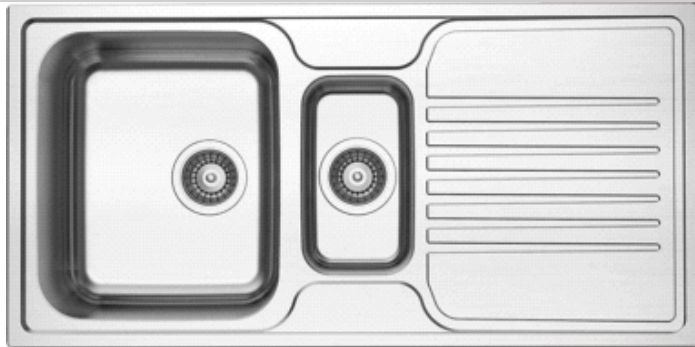

## SENATOR 15

Stainless Steel 1.5 Bowl with Drainer

21375

### Specification

Material	Stainless Steel
Finish	Polished
Colour	Stainless Steel
Gauge	0.8
Welded/Pressed	Welded
No. of bowls	2
Fitting Method	Inset
Handing Options	Reversible
Cabinet Size (mm)	700
Overall Length (mm)	1000
Overall Width (mm)	500
Overall Depth (mm)	190
Main Bowl Length (mm)	350
Main Bowl Width (mm)	415
Main Bowl Depth (mm)	184
Second Bowl Length (mm)	160
Second Bowl Width (mm)	285
Second Bowl Depth (mm)	122
Tap Hole Size (mm)	35
Waste Kit Included (Yes/No)	Yes
Clips & Seals Included (Yes/No)	Yes
Waste Size (mm)	90
Waste Kit Code	M 3081
Clips & Seals Code	N/A
Overflow Location	Main Bowl
Cut Out Length (mm)	980
Cut Out Width (mm)	480
Product Weight (kg)	5
Packed Weight (kg)	5.8
EAN number	8712465037997