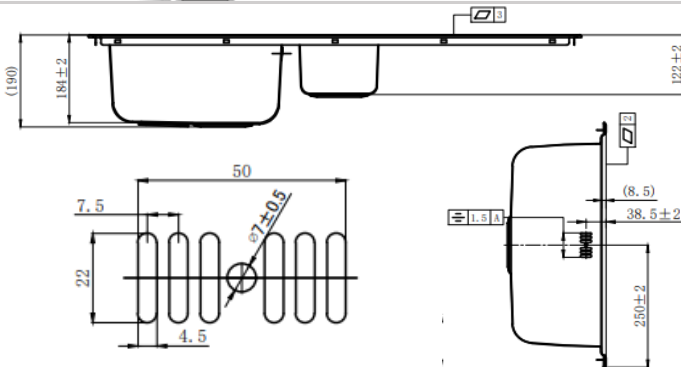

### Specification

Material	Stainless Steel
Finish	Polished
Colour	Stainless Steel
Gauge	0.8
Welded/Pressed	Welded
No. of bowls	2
Fitting Method	Inset
Handing Options	Reversible
Cabinet Size (mm)	700
Overall Length (mm)	1000
Overall Width (mm)	500
Overall Depth (mm)	190
Main Bowl Length (mm)	350
Main Bowl Width (mm)	415
Main Bowl Depth (mm)	184
Second Bowl Length (mm)	160
Second Bowl Width (mm)	285
Second Bowl Depth (mm)	122
Tap Hole Size (mm)	35
Waste Kit Included (Yes/No)	Yes
Clips & Seals Included (Yes/No)	Yes
Waste Size (mm)	90
Waste Kit Code	M 3081
Clips & Seals Code	N/A
Overflow Location	Main Bowl
Cut Out Length (mm)	980
Cut Out Width (mm)	480
Product Weight (kg)	5
Packed Weight (kg)	5.8
EAN number	8712465037997