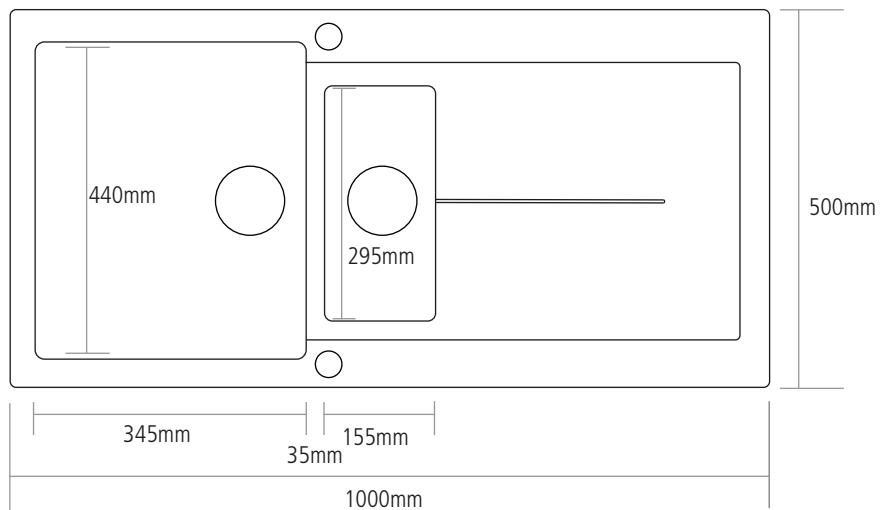

# DIMENSIONS

**BOWL DEPTH:** 200MM

**SMALL BOWL DEPTH:** 146MM

**MIN. BASE UNIT:** 600MM

**CUT-OUT SIZE:** 980 x 480MM

---