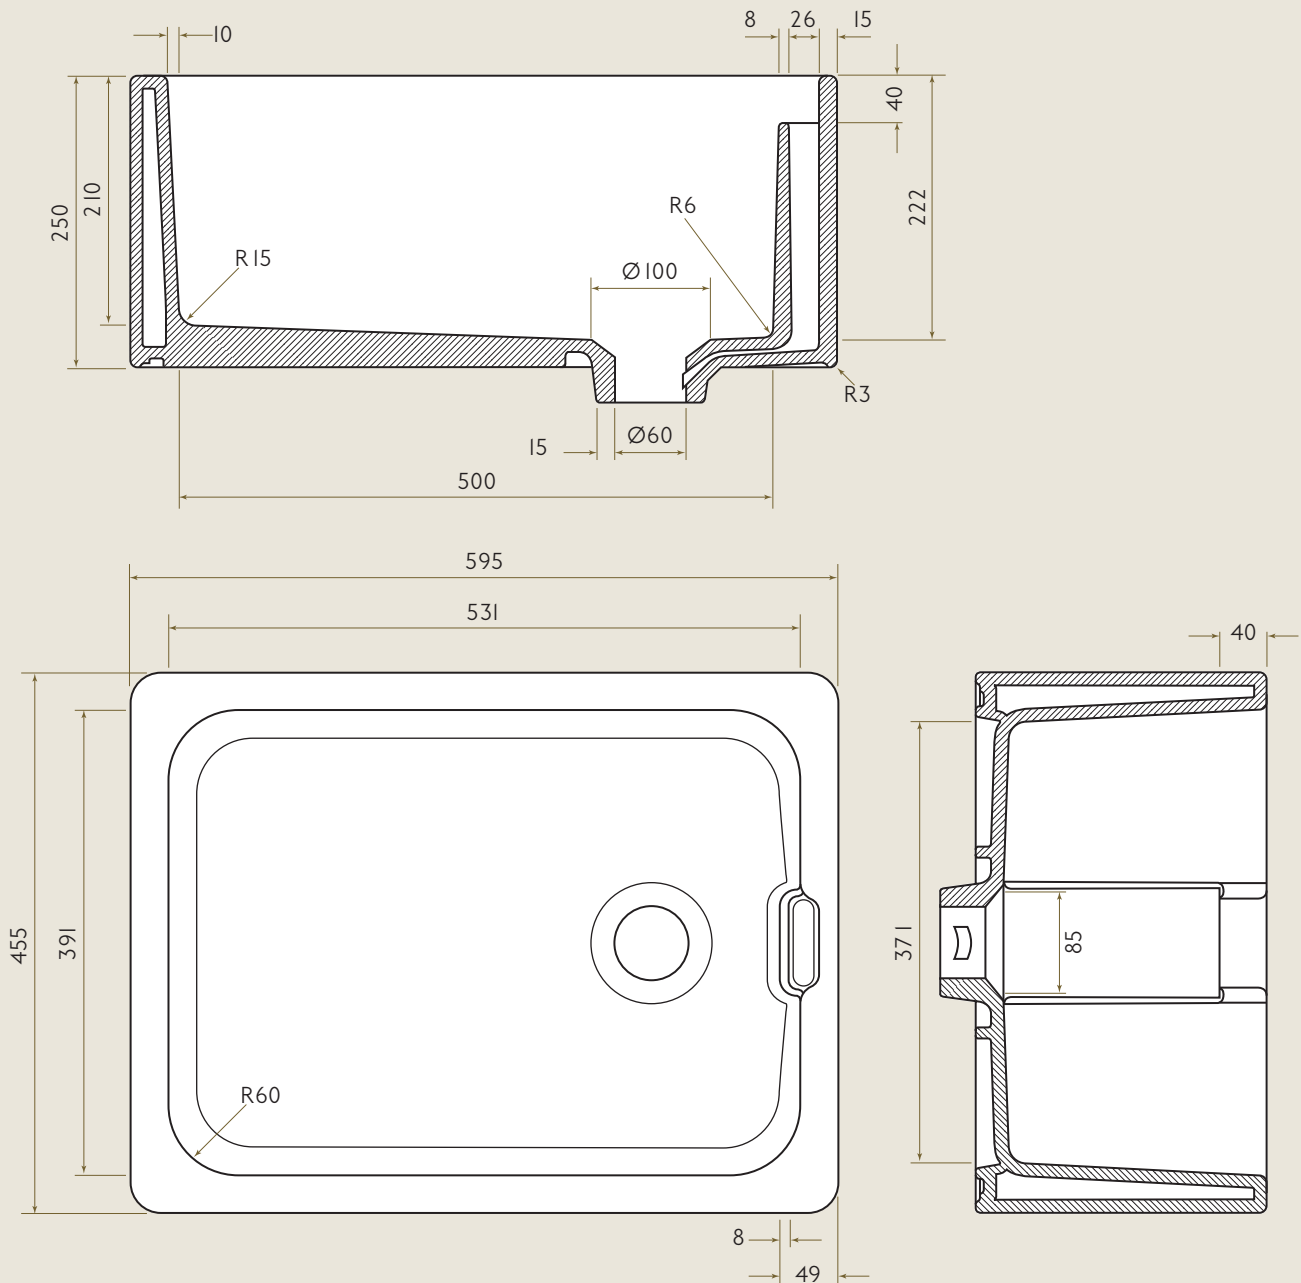

Bidbury & Co

Traditional Kitchen Collection

Oakford

Please note: Sink dimensions are subject to + or - 2% tolerance. All measurements in mm

CLASSIC BELFAST SINK WITH WEIR OVERFLOW